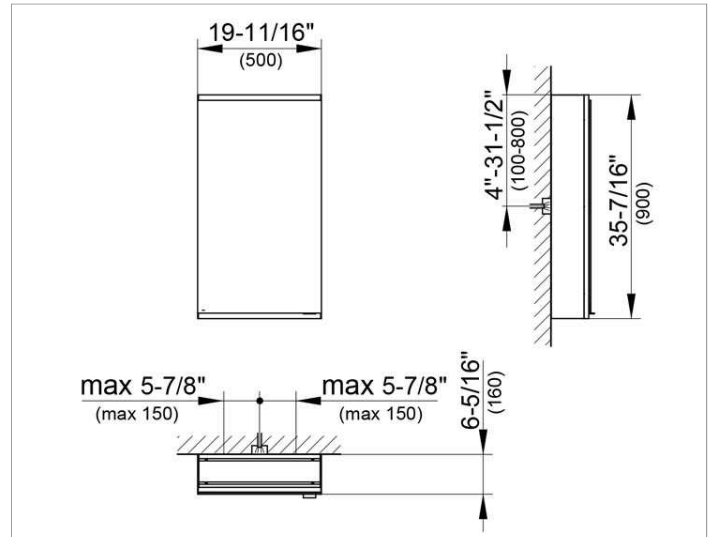

Royal Modular 2.0
800011051105100 Mirror cabinet

PRODUCT

DRAWING

EEK: A++, A+, A ,

SURFACE

silver anodized

DIMENSION

19,69 x 35,43 x 6,3 "