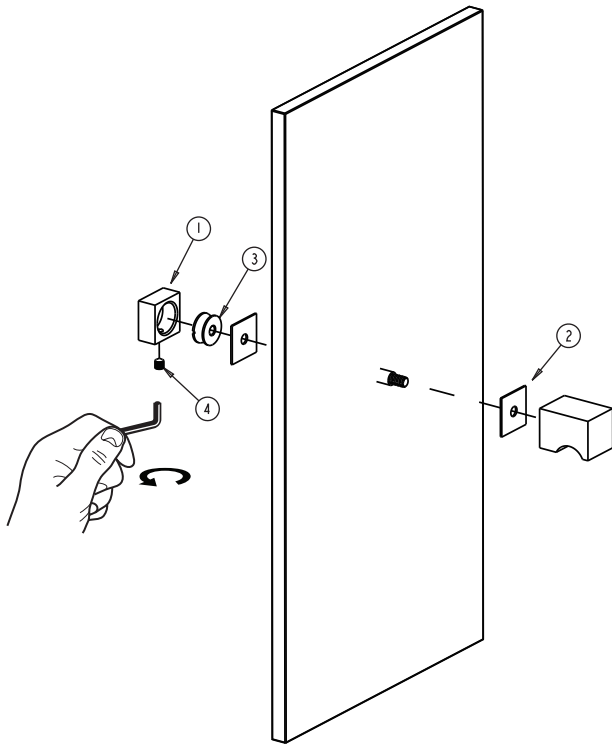

2 3/8"  
[59mm]

NOTE: Dimensions and specifications are subject to change without notice.

## HANDLES INFO

Components Included		
①	End Cap	X1
②	Rubber Gasket	X2
③	Fixing Bracket	X1
④	Set Screw M5	X1

## GLASS INFO

A	1/2"/12mm	Glass Hole Diameter
B	6-12mm	Glass Thickness

Mounting Kits Included		
	X1	Allen Key

\* Can be used with extension kit for thicker doors

NOTE: Dimensions and specifications are subject to change without notice.