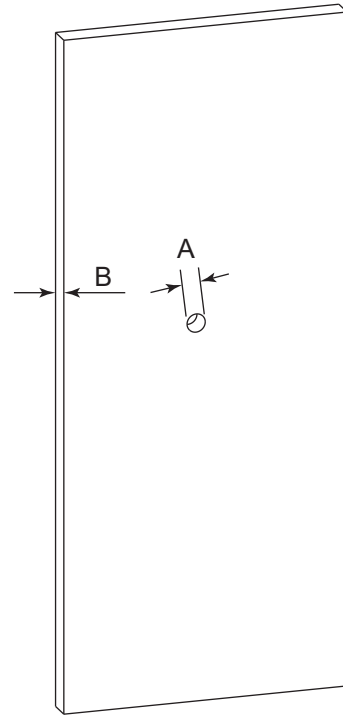

**MUNICH COLLECTION**  
**SINGLE SDH KNOB**  
2887501

7501

Mounting  
Options

**PRODUCT NAME:** SINGLE SDH KNOB

**PRODUCT CODE:** 2887501

**MATERIAL:** All-brass construction

**KEY FEATURES:** Contemporary design.  
Strong rectangular shapes,  
balanced by slender linear lines.

2 3/8"  
[59mm]

NOTE: Dimensions and specifications are subject to change without notice.

## GLASS INFO

A	1/2"/12mm	Glass Hole Diameter
B	6-12mm	Glass Thickness

Mounting Kits Included		
	X1	Allen Key

\* Can be used with extension kit for thicker doors

NOTE: Dimensions and specifications are subject to change without notice.