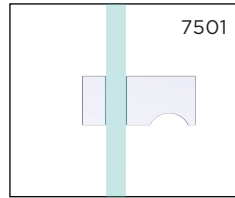

**MUNICH COLLECTION**  
**SINGLE SDH KNOB**  
2887501

7501

Mounting  
Options

**PRODUCT NAME:** SINGLE SDH KNOB

**PRODUCT CODE:** 2887501

**MATERIAL:** All-brass construction

**KEY FEATURES:** Contemporary design.  
Strong rectangular shapes,  
balanced by slender linear lines.

2 3/8"  
[59mm]

NOTE: Dimensions and specifications are subject to change without notice.

## GLASS INFO

A	1/2"/12mm	Glass Hole Diameter
B	6-12mm	Glass Thickness

Mounting Kits Included		
	X1	Allen Key

\* Can be used with extension kit for thicker doors

NOTE: Dimensions and specifications are subject to change without notice.