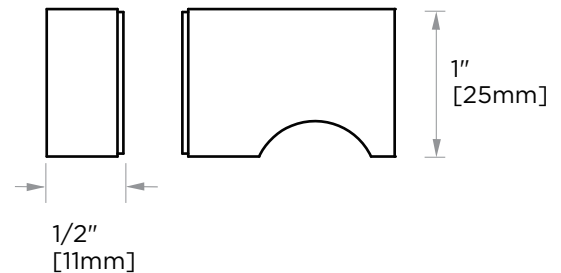

2 3/8"  
[59mm]

NOTE: Dimensions and specifications are subject to change without notice.

## GLASS INFO

A	1/2"/12mm	Glass Hole Diameter
B	6-12mm	Glass Thickness

Mounting Kits Included		
	X1	Allen Key

\* Can be used with extension kit for thicker doors

NOTE: Dimensions and specifications are subject to change without notice.