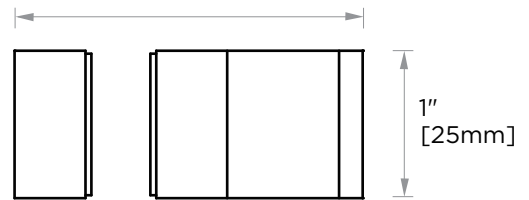

2 3/8"  
[59mm]

NOTE: Dimensions and specifications are subject to change without notice.

## GLASS INFO

A	1/2"/12mm	Glass Hole Diameter
B	6-12mm	Glass Thickness

Mounting Kits Included		
	X1	Allen Key

\* Can be used with extension kit for thicker doors

NOTE: Dimensions and specifications are subject to change without notice.