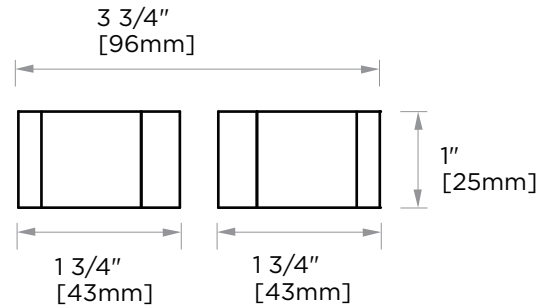

COLOGNE COLLECTION
GLASS DOOR KNOB
2557502

Mounting
Options

PRODUCT NAME: GALSS DOOR KNOB

PRODUCT CODE: 2557502

MATERIAL: All-brass construction

KEY FEATURES: Contemporary design with strong bold silhouette softened by the rounded corners and curved lines.

NOTE: Dimensions and specifications are subject to change without notice.