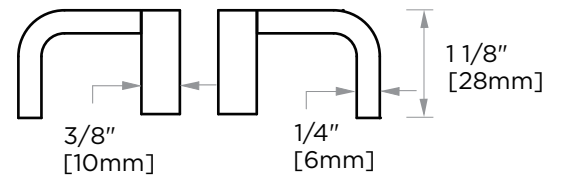

COLOGNE COLLECTION
GLASS DOOR KNOB
2557502

Mounting
Options

PRODUCT NAME: GALSS DOOR KNOB

PRODUCT CODE: 2557502

MATERIAL: All-brass construction

KEY FEATURES: Contemporary design with strong bold silhouette softened by the rounded corners and curved lines.

NOTE: Dimensions and specifications are subject to change without notice.