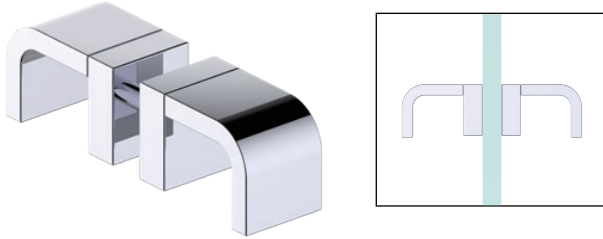

COLOGNE COLLECTION
GLASS DOOR KNOB
2557502

Mounting
Options

PRODUCT NAME: GALSS DOOR KNOB

PRODUCT CODE: 2557502

MATERIAL: All-brass construction

KEY FEATURES: Contemporary design with strong bold silhouette softened by the rounded corners and curved lines.