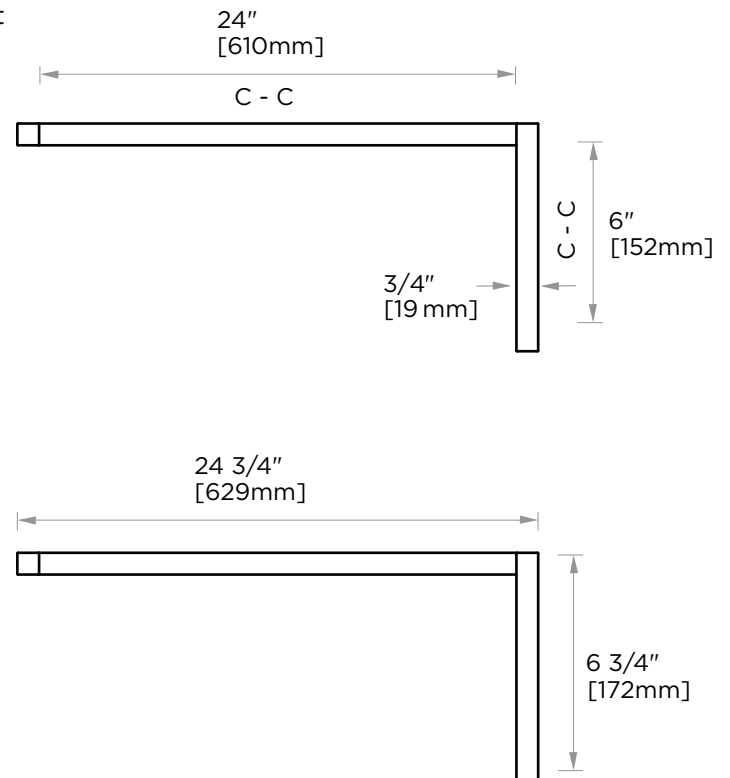

WARRANTY:

Lifetime Limited (Residential Use)
One Year (Commercial Use)

NOTE: Dimensions and specifications are subject to change without notice.