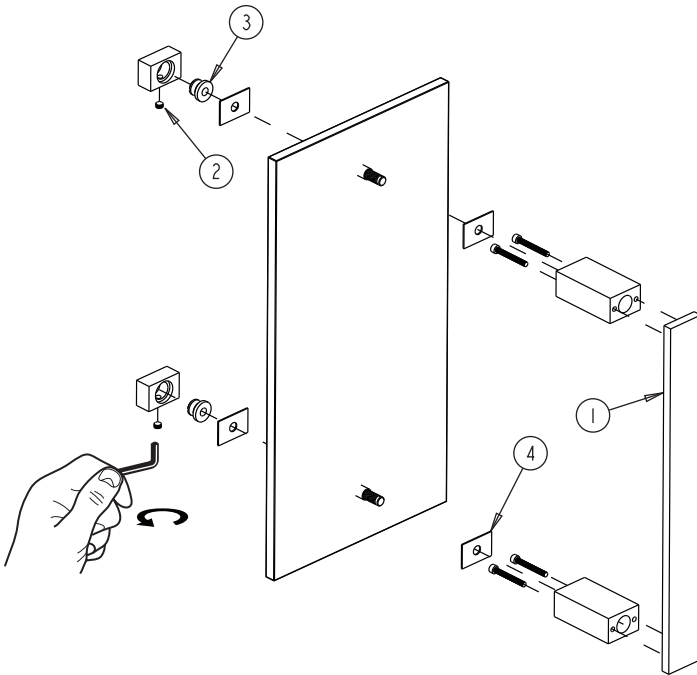

BERLIN COLLECTION SINGLE SHOWER DOOR HANDLE 2327524

- PRODUCT NAME:** SINGLE SHOWER DOOR HANDLE
- PRODUCT CODE:** 2327524
- MATERIAL:** All-brass construction
- KEY FEATURES:** Contemporary design with solid bold rectangular geometry.
- STOCKED FINISHES:**
- Polished Chrome (99)
 - Brushed Nickel (81)
 - Matte Black (48)
- SPECIAL FINISHES AVAILABLE:** 26 options available. Please see our website for full list samples
- WARRANTY:**
- Lifetime Limited (Residential Use)
One Year (Commercial Use)

NOTE: Dimensions and specifications are subject to change without notice.

HANDLES INFO

Components Included		
①	Handle	X1
②	Set Screw M6	X2
③	Fixing Bracket	X2
④	Rubber Gasket	X4

Mounting Kits Included

	X1	Allen Key
---	----	-----------

GLASS INFO

Glass Hole C-C Distance		
A	8"/203mm	8" Shower Door Handle
	12"/305mm	12" Shower Door Handle
	18"/457mm	18" Shower Door Handle
	24"/610mm	24" Shower Door Handle
	36"/914mm	36" Shower Door Handle
B	1/2" (12mm)	Glass Hole Diameter
C	6-12mm	Glass Thickness

* Can be used with extension kit for thicker doors

NOTE: Dimensions and specifications are subject to change without notice.