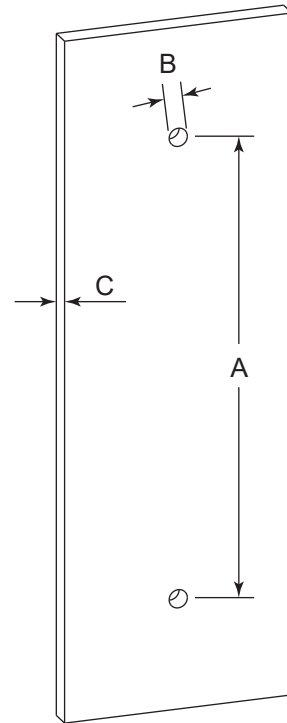

BERLIN COLLECTION SINGLE SHOWER DOOR HANDLE 2327524

- PRODUCT NAME:** SINGLE SHOWER DOOR HANDLE
- PRODUCT CODE:** 2327524
- MATERIAL:** All-brass construction
- KEY FEATURES:** Contemporary design with solid bold rectangular geometry.
- STOCKED FINISHES:**
- Polished Chrome (99)
 - Brushed Nickel (81)
 - Matte Black (48)
- SPECIAL FINISHES AVAILABLE:** 26 options available. Please see our website for full list samples
- WARRANTY:**
- Lifetime Limited (Residential Use)
One Year (Commercial Use)

NOTE: Dimensions and specifications are subject to change without notice.

HANDLES INFO

Components Included		
①	Handle	X1
②	Set Screw M6	X2
③	Fixing Bracket	X2
④	Rubber Gasket	X4

Mounting Kits Included

	X1	Allen Key
---	----	-----------

GLASS INFO

Glass Hole C-C Distance		
A	8"/203mm	8" Shower Door Handle
	12"/305mm	12" Shower Door Handle
	18"/457mm	18" Shower Door Handle
	24"/610mm	24" Shower Door Handle
	36"/914mm	36" Shower Door Handle
B	1/2" (12mm)	Glass Hole Diameter
C	6-12mm	Glass Thickness

* Can be used with extension kit for thicker doors

NOTE: Dimensions and specifications are subject to change without notice.