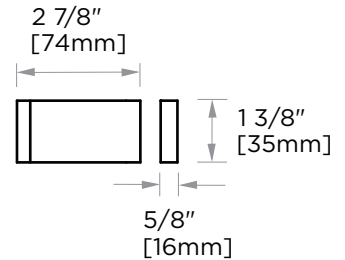

BERLIN COLLECTION SINGLE SHOWER DOOR HANDLE 2327524

- PRODUCT NAME:** SINGLE SHOWER DOOR HANDLE
- PRODUCT CODE:** 2327524
- MATERIAL:** All-brass construction
- KEY FEATURES:** Contemporary design with solid bold rectangular geometry.
- STOCKED FINISHES:**
- Polished Chrome (99)
 - Brushed Nickel (81)
 - Matte Black (48)
- SPECIAL FINISHES AVAILABLE:** 26 options available. Please see our website for full list samples
- WARRANTY:**
- Lifetime Limited (Residential Use)
One Year (Commercial Use)

NOTE: Dimensions and specifications are subject to change without notice.

HANDLES INFO

Components Included		
①	Handle	X1
②	Set Screw M6	X2
③	Fixing Bracket	X2
④	Rubber Gasket	X4

Mounting Kits Included

	X1	Allen Key
---	----	-----------

GLASS INFO

Glass Hole C-C Distance		
A	8"/203mm	8" Shower Door Handle
	12"/305mm	12" Shower Door Handle
	18"/457mm	18" Shower Door Handle
	24"/610mm	24" Shower Door Handle
	36"/914mm	36" Shower Door Handle
B	1/2" (12mm)	Glass Hole Diameter
C	6-12mm	Glass Thickness

* Can be used with extension kit for thicker doors

NOTE: Dimensions and specifications are subject to change without notice.