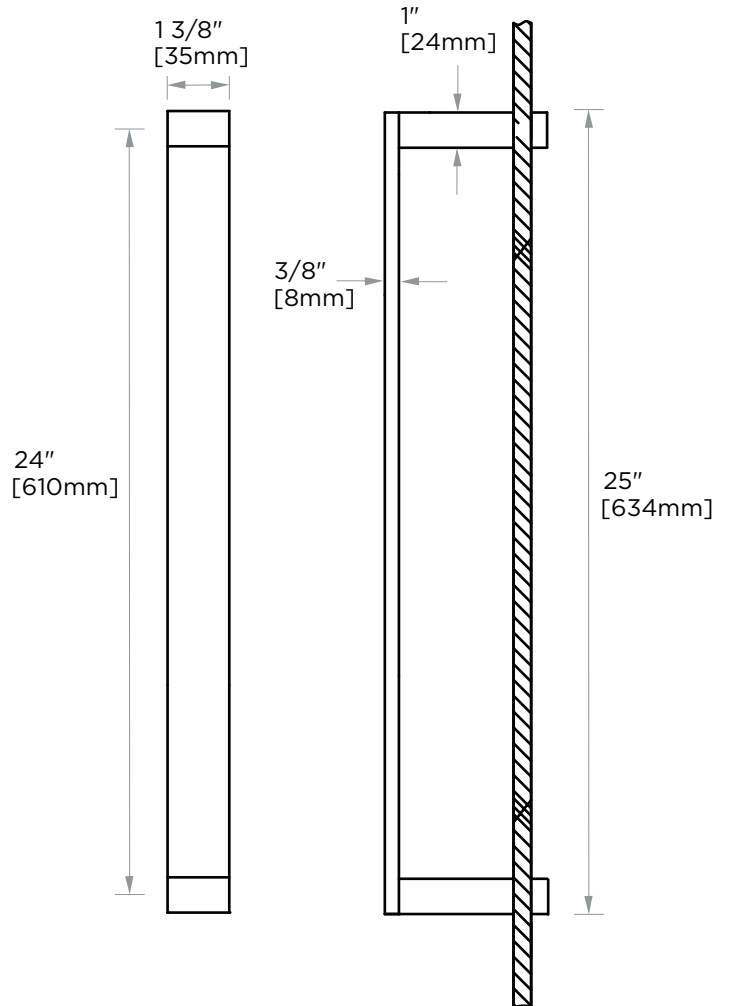

BERLIN COLLECTION SINGLE SHOWER DOOR HANDLE 2327524

- PRODUCT NAME:** SINGLE SHOWER DOOR HANDLE
- PRODUCT CODE:** 2327524
- MATERIAL:** All-brass construction
- KEY FEATURES:** Contemporary design with solid bold rectangular geometry.
- STOCKED FINISHES:**
- Polished Chrome (99)
 - Brushed Nickel (81)
 - Matte Black (48)
- SPECIAL FINISHES AVAILABLE:** 26 options available. Please see our website for full list samples
- WARRANTY:**
- Lifetime Limited (Residential Use)
One Year (Commercial Use)

NOTE: Dimensions and specifications are subject to change without notice.

HANDLES INFO

Components Included		
①	Handle	X1
②	Set Screw M6	X2
③	Fixing Bracket	X2
④	Rubber Gasket	X4

Mounting Kits Included

	X1	Allen Key
---	----	-----------

GLASS INFO

Glass Hole C-C Distance		
A	8"/203mm	8" Shower Door Handle
	12"/305mm	12" Shower Door Handle
	18"/457mm	18" Shower Door Handle
	24"/610mm	24" Shower Door Handle
	36"/914mm	36" Shower Door Handle
B	1/2" (12mm)	Glass Hole Diameter
C	6-12mm	Glass Thickness

* Can be used with extension kit for thicker doors

NOTE: Dimensions and specifications are subject to change without notice.