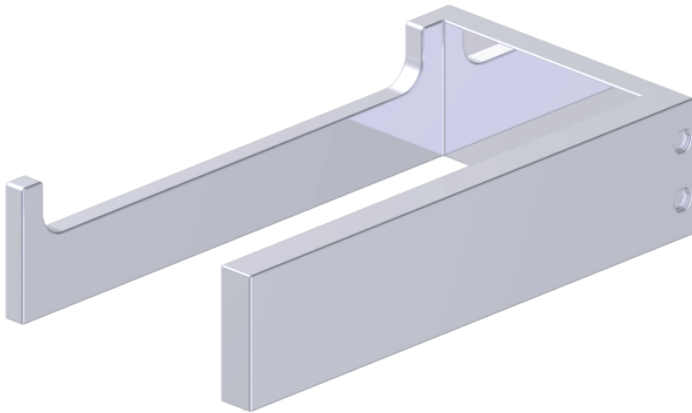

**BERLIN COLLECTION**  
**SOLID BACK TISSUE**  
**HOLDER**  
232151SB

**PRODUCT NAME:** SOLID BACK TISSUE HOLDER

**PRODUCT CODE:** 232151SB

**MATERIAL:** All-brass construction

**KEY FEATURES:** Contemporary design with solid bold rectangular geometry.