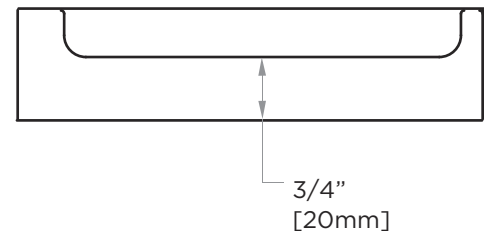

**BERLIN COLLECTION**  
**SOLID BACK TISSUE**  
**HOLDER**  
232151SB

**PRODUCT NAME:** SOLID BACK TISSUE HOLDER

**PRODUCT CODE:** 232151SB

**MATERIAL:** All-brass construction

**KEY FEATURES:** Contemporary design with solid bold rectangular geometry.