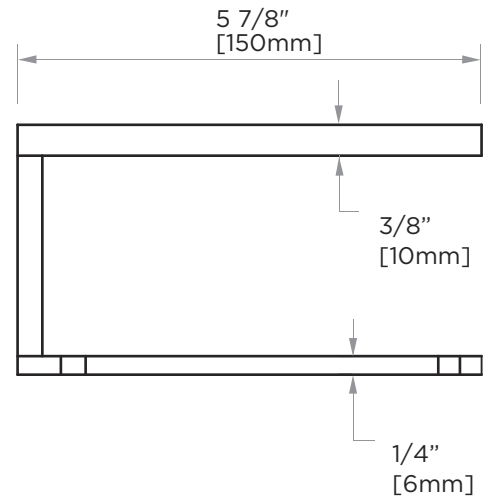

**BERLIN COLLECTION**  
**SOLID BACK TISSUE**  
**HOLDER**  
232151SB

**PRODUCT NAME:** SOLID BACK TISSUE HOLDER

**PRODUCT CODE:** 232151SB

**MATERIAL:** All-brass construction

**KEY FEATURES:** Contemporary design with solid bold rectangular geometry.

NOTE: Dimensions and specifications are subject to change without notice.