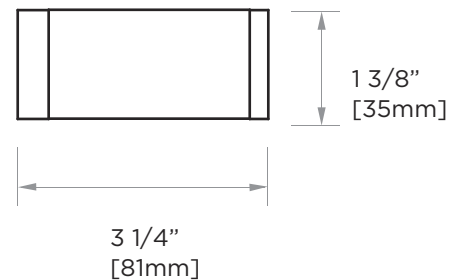

**BERLIN COLLECTION**  
**SOLID BACK TISSUE**  
**HOLDER**  
232151SB

**PRODUCT NAME:** SOLID BACK TISSUE HOLDER

**PRODUCT CODE:** 232151SB

**MATERIAL:** All-brass construction

**KEY FEATURES:** Contemporary design with solid bold rectangular geometry.

NOTE: Dimensions and specifications are subject to change without notice.