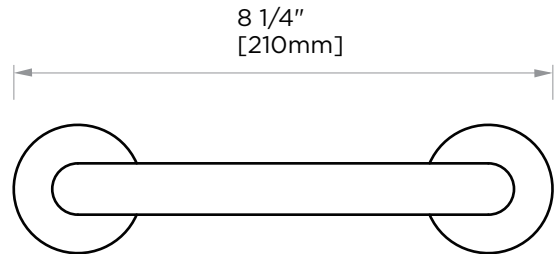

NICE COLLECTION
TISSUE HOLDER
170158

PRODUCT NAME: TISSUE HODLER

PRODUCT CODE: 170158

MATERIAL: All-brass construction

KEY FEATURES: Contemporary design.
Soft, curved brass with thin rosettes

STOCKED FINISHES: