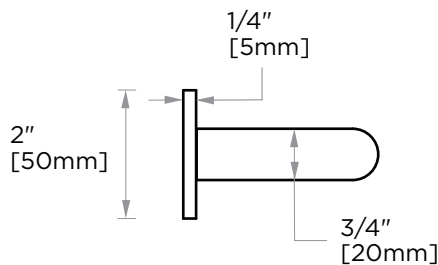

WARRANTY:

Lifetime Limited (Residential Use)
One Year (Commercial Use)

NOTE: Dimensions and specifications are subject to change without notice.