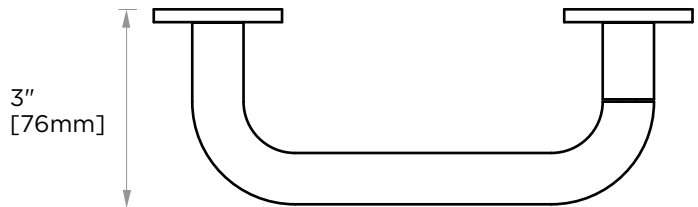

WARRANTY:

Lifetime Limited (Residential Use)
One Year (Commercial Use)

NOTE: Dimensions and specifications are subject to change without notice.