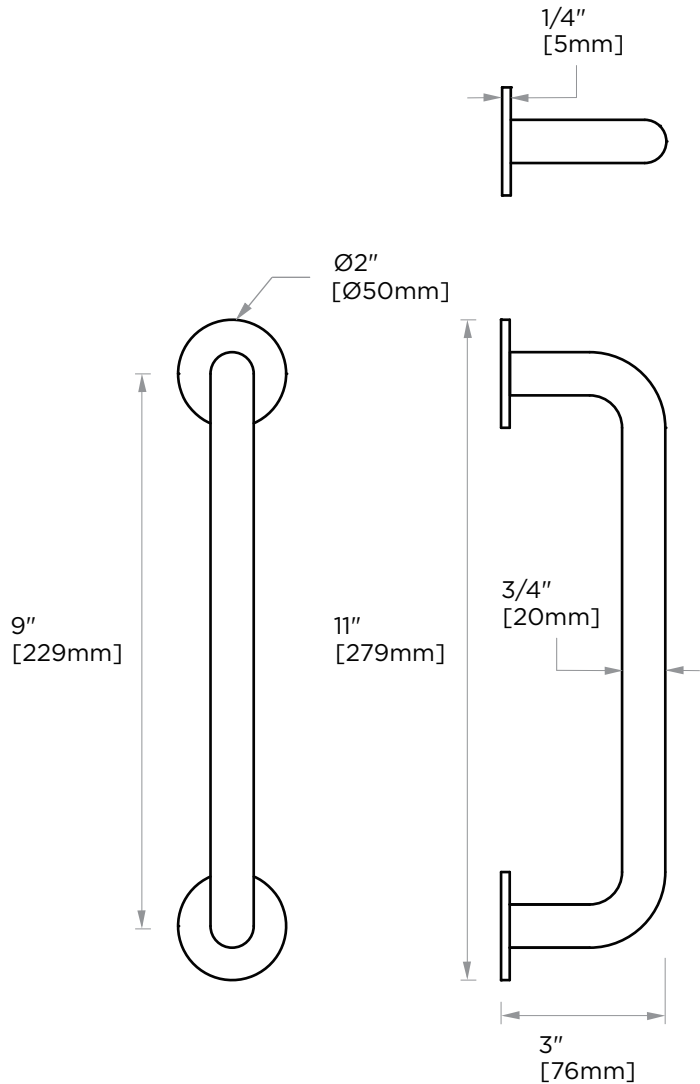

WARRANTY:

Lifetime Limited (Residential Use)
One Year (Commercial Use)

NOTE: Dimensions and specifications are subject to change without notice.