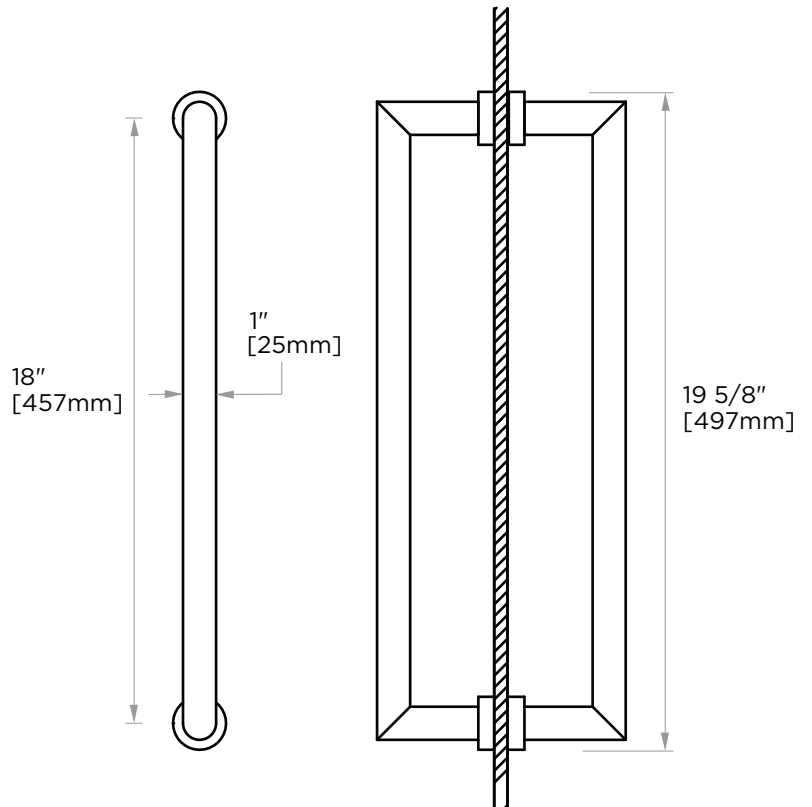

WARRANTY:

Lifetime Limited (Residential Use)
One Year (Commercial Use)

NOTE: Dimensions and specifications are subject to change without notice.