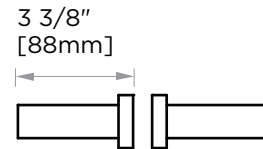

OSLO COLLECTION
DOUBLE SHOWER
DOOR HANDLE 18"
1447818

PRODUCT NAME: DOUBLE SHOWER
DOOR HANDLE 18"

PRODUCT CODE: 1447818

MATERIAL: All-brass construction

KEY FEATURES: Contemporary design.
Round minimalist look.

Mounting Kits Included		
	X1	Allen Key

GLASS INFO

Glass Hole C-C Distance		
A	6"/152mm	6" Shower Door Handle
	8"/203mm	8" Shower Door Handle
	12"/305mm	12" Shower Door Handle
	18"/457mm	18" Shower Door Handle
	24"/610mm	24" Shower Door Handle
B	1/2" (12mm)	Glass Hole Diameter
C	6-12mm	Glass Thickness