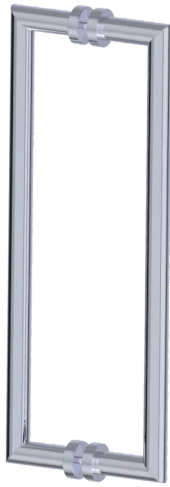

OSLO COLLECTION
DOUBLE SHOWER
DOOR HANDLE 18"
1447818

PRODUCT NAME: DOUBLE SHOWER
DOOR HANDLE 18"

PRODUCT CODE: 1447818

MATERIAL: All-brass construction

KEY FEATURES: Contemporary design.
Round minimalist look.

STOCKED FINISHES:

- Polished Chrome (99)
- Brushed Nickel (81)
- Polished Nickel (68)
- Matte Black (48)

SPECIAL FINISHES AVAILABLE: 26 options available.
Please see our website for full list samples

WARRANTY:

Mounting Kits Included		
	X1	Allen Key

GLASS INFO

Glass Hole C-C Distance		
A	6"/152mm	6" Shower Door Handle
	8"/203mm	8" Shower Door Handle
	12"/305mm	12" Shower Door Handle
	18"/457mm	18" Shower Door Handle
	24"/610mm	24" Shower Door Handle
B	1/2" (12mm)	Glass Hole Diameter
C	6-12mm	Glass Thickness