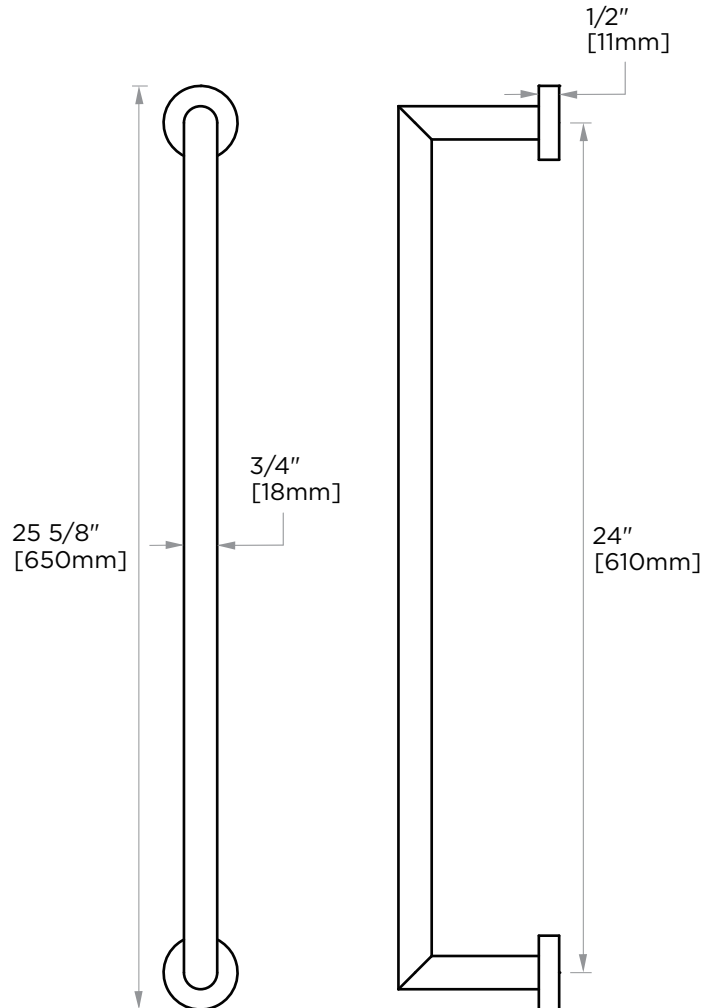

OSLO COLLECTION
SOLID BACK TOWEL
BAR 24"
144240SB

PRODUCT NAME: TOWEL BAR

PRODUCT CODE: 144240SB

MATERIAL: All-brass construction

KEY FEATURES: Contemporary design.
Round minimalist look.

STOCKED FINISHES:

NOTE: Dimensions and specifications are subject to change without notice.