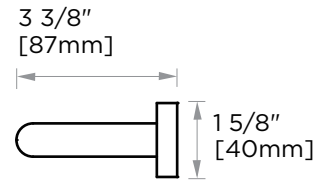

OSLO COLLECTION
SOLID BACK TOWEL
BAR 24"
144240SB

PRODUCT NAME: TOWEL BAR

PRODUCT CODE: 144240SB

MATERIAL: All-brass construction

KEY FEATURES: Contemporary design.
Round minimalist look.

STOCKED FINISHES:

NOTE: Dimensions and specifications are subject to change without notice.