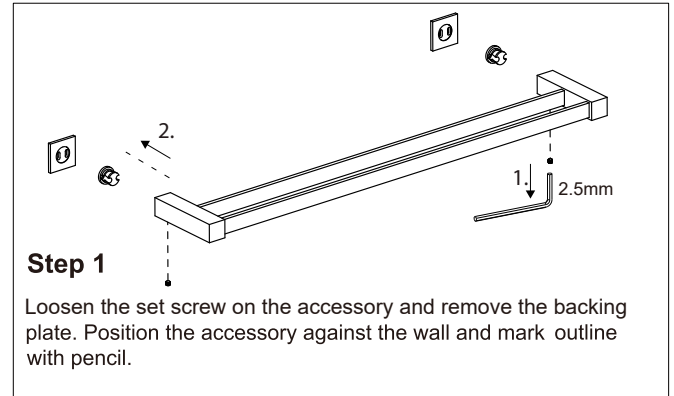

LISBON COLLECTION

DOUBLE TOWEL BARS 18"/24" 277182

Tools required for installation

- Level
- Pencil
- Drill
- Screwdriver
- Hammer