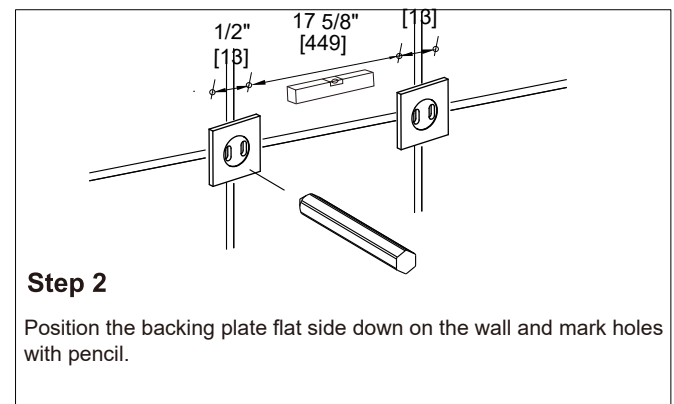

LISBON COLLECTION

DOUBLE TOWEL BARS 18"/24" 277182

Tools required for installation

- Level
- Pencil
- Drill
- Screwdriver
- Hammer