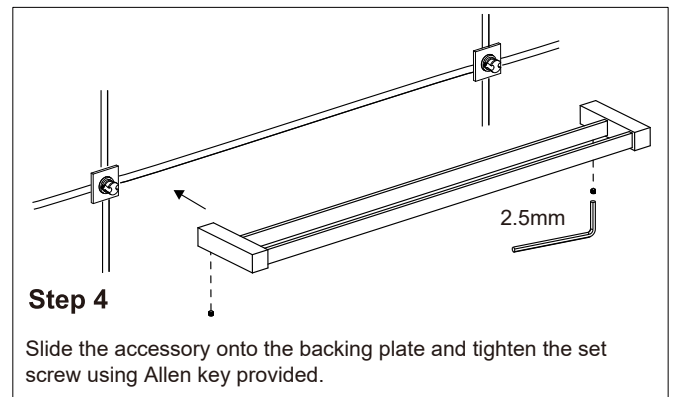

LISBON COLLECTION

DOUBLE TOWEL BARS 18"/24" 277182

Tools required for installation

- Level
- Pencil
- Drill
- Screwdriver
- Hammer