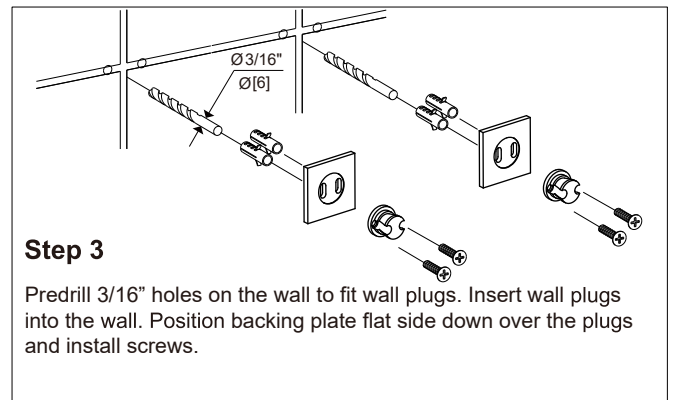

LISBON COLLECTION

DOUBLE TOWEL BARS 18"/24" 277182

Tools required for installation

- Level
- Pencil
- Drill
- Screwdriver
- Hammer