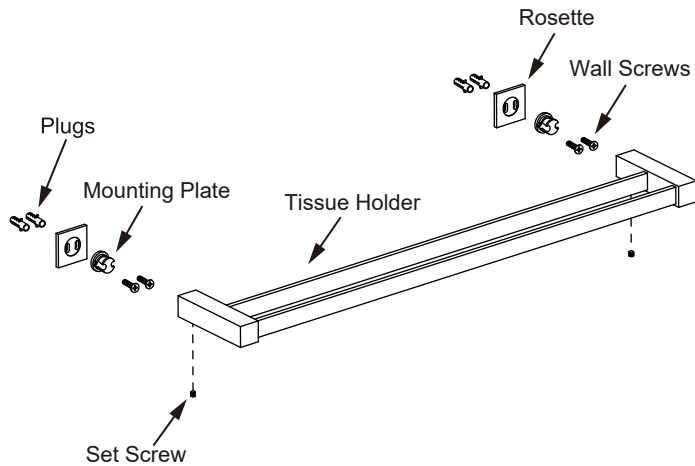

LISBON COLLECTION

DOUBLE TOWEL BARS 18"/24" 277182

Tools required for installation

- Level
- Pencil
- Drill
- Screwdriver
- Hammer