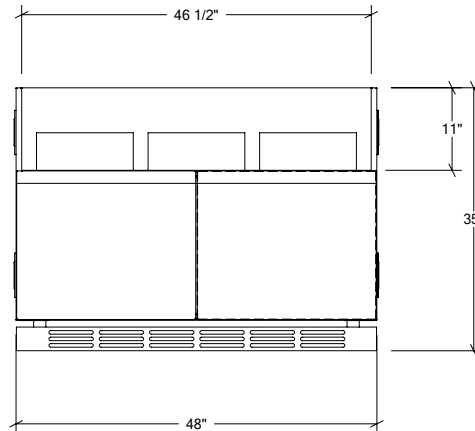

OUTDOOR KITCHEN CABINETS IN STAINLESS STEEL

HROK-GR-800217 | LINE

48" Grill Base Cabinet 2 doors

Specifications

Collection:	LINE
Width:	48"
Depth:	28"
Material:	Stainless Steel 304
Thickness:	18 ga
Finish:	Brushed
Nbr doors / drawers	2
Hinges Position:	n/a
Handle:	Standard
Installation:	Between cabinets
Packing dimensions:	32 1/4" x 52 1/4" x 37 3/8"