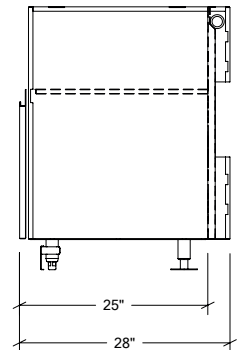

OUTDOOR KITCHEN CABINETS IN STAINLESS STEEL

HROK-GR-800217 | LINE

48" Grill Base Cabinet 2 doors

Specifications

Collection:	LINE
Width:	48"
Depth:	28"
Material:	Stainless Steel 304
Thickness:	18 ga
Finish:	Brushed
Nbr doors / drawers	2
Hinges Position:	n/a
Handle:	Standard
Installation:	Between cabinets
Packing dimensions:	32 1/4" x 52 1/4" x 37 3/8"