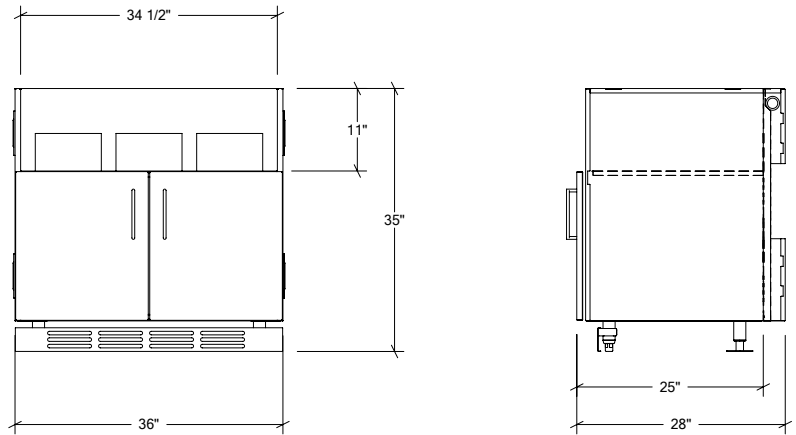

## HROK-GR-800015 | PURE

36" Grill Base Cabinet 2 doors

### Specifications

Collection:	PURE
Width:	36"
Depth:	28"
Material:	Stainless Steel 304
Thickness:	18 ga
Finish:	Brushed
Nbr doors / drawers	2
Hinges Position:	n/a
Handle:	Standard
Installation:	Between cabinets
Packing dimensions:	32 1/4" x 40 1/4" x 37 3/8"