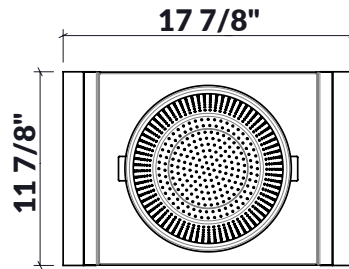

### Specifications

Model	225309
Handle	Maple
Compatible bowl dimension (front-to-back)	18"
Overall dimensions	12" x 19" x 4 1/2"