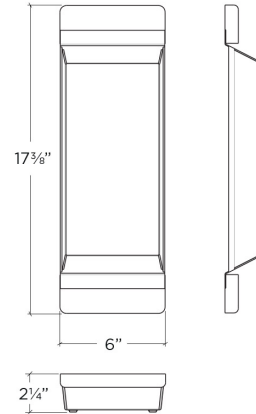

## 205037 | TRAY, SMARTSTATION

FIRECLAY SINK ACCESSORY

### Specifications

Model	205037
Collection	Tray, SmartStation
Compatible bowl dimension (front-to-back)	16"
Overall dimensions	6" × 17 3/8" × 2 1/4"