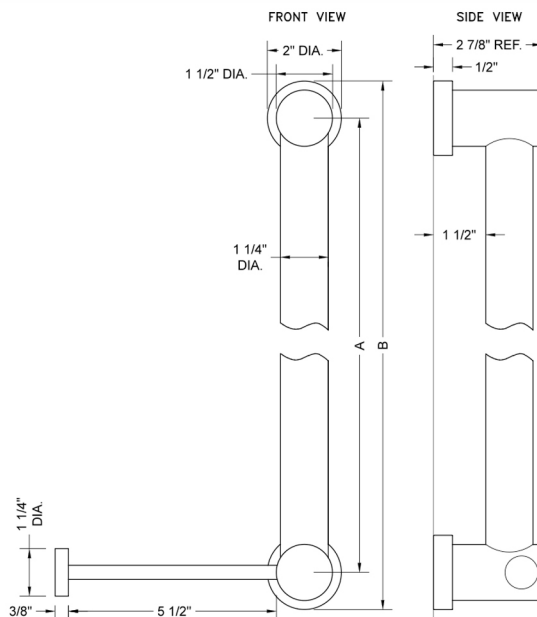

Vertical Left Contemporary Toilet Paper or Wash Cloth Holder for Grab Bar

Model #: MTPL90-

FEATURES:

- Toilet paper or wash cloth holder attachment for all luxury grab bars
- Toilet paper or wash cloth holder attachment is not intended & should not be used for weight bearing purposes
- All brass construction, fully polished & plated
- 90° right hand justified angle allows for horizontal or vertical mount

SPECIFICATION DRAWING:

CONTEMPO II BRASS LUXURY GRAB BAR			
PART. #	SPECIFICS	A	B
MTPL90-12	12" C TO C	12"	14"
MTPL90-16	16" C TO C	16"	18"
MTPL90-18	18" C TO C	18"	20"
MTPL90-24	24" C TO C	24"	26"
MTPL90-32	32" C TO C	32"	34"
MTPL90-36	36" C TO C	36"	38"
MTPL90-42	42" C TO C	42"	44"
MTPL90-48	48" C TO C	48"	50"