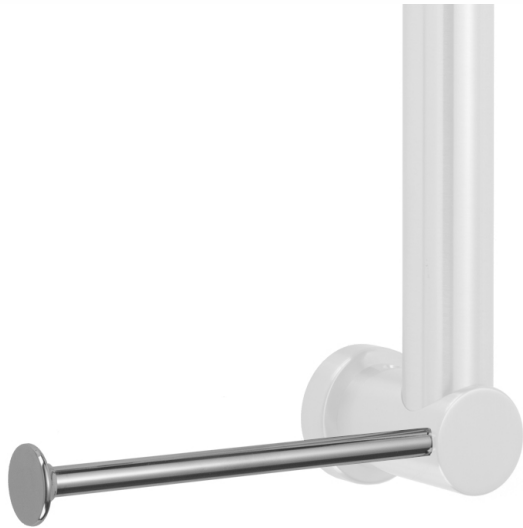

Vertical Left Contemporary Toilet Paper or Wash Cloth Holder for Grab Bar

Model #: MTPL90-

FEATURES:

- Toilet paper or wash cloth holder attachment for all luxury grab bars
- Toilet paper or wash cloth holder attachment is not intended & should not be used for weight bearing purposes
- All brass construction, fully polished & plated
- 90° right hand justified angle allows for horizontal or vertical mount

AVAILABLE FINISHES:

Polished Chrome (PCH)	Satin Chrome (SC)	Bronze Umber (BU)
Satin Nickel (SN)	Pewter (PEW)	Caramel Bronze (CB)
Polished Nickel (PN)	Antique Brass (AB)	Antique Copper (ACU)
Oil-Rubbed Bronze (ORB)	Polished Brass (PB)	Polished Copper (PCU)
Vintage Bronze (VB)	Satin Brass (SB)	Rose Gold (RG)
Matte Black (MBK)	Satin Gold (SG)	Polished Gold (PG)
Black Nickel (BKN)	Bombay Gold (BG)	Jewelers Gold (JG)
Europa Bronze (EB)	White (WH)	Sedona Beige (SDB)
Tristan Brass (TB)	Unlacquered Brass (ULB)	Satin Cooper (SCU)

SPECIFICATION DRAWING:

CONTEMPO II BRASS LUXURY GRAB BAR			
PART. #	SPECIFICS	A	B
MTPL90-12	12" C TO C	12"	14"
MTPL90-16	16" C TO C	16"	18"
MTPL90-18	18" C TO C	18"	20"
MTPL90-24	24" C TO C	24"	26"
MTPL90-32	32" C TO C	32"	34"
MTPL90-36	36" C TO C	36"	38"
MTPL90-42	42" C TO C	42"	44"
MTPL90-48	48" C TO C	48"	50"