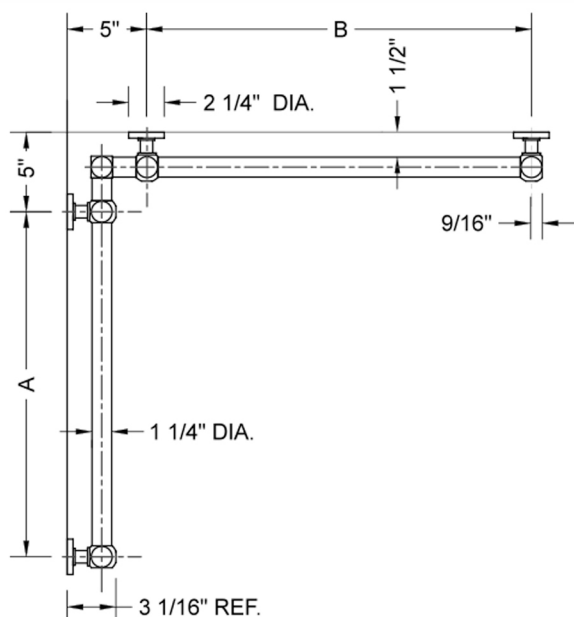

## G70 12" x 16" Inside Corner Grab Bar

Model #: G70-12-16-IC-

### FEATURES:

- ADA compliant when properly installed
- All brass construction, fully polished & plated
- All grab bars can be custom sized. Contact JACLO for pricing & availability
- Optional handshower sliders and toilet paper/wash cloth holders can be added only upon initial order
- Grab bars over 32" REQUIRE a middle post

### SPECIFICATION DRAWING:

BRASS LUXURY GRAB BAR							
PART. #	DESCRIPTION	A	B	PART. #	DESCRIPTION	A	B
G70-12-12-IC	CENTER OF POST	12"	12"	G70-24-36-IC	CENTER OF POST	24"	36"
G70-12-16-IC	CENTER OF POST	12"	16"	G70-24-48-IC	CENTER OF POST	24"	48"
G70-12-24-IC	CENTER OF POST	12"	24"	G70-24-60-IC	CENTER OF POST	24"	60"
G70-12-32-IC	CENTER OF POST	12"	32"				
				G70-32-32-IC	CENTER OF POST	32"	32"
G70-12-36-IC	CENTER OF POST	12"	36"	G70-32-36-IC	CENTER OF POST	32"	36"
G70-12-48-IC	CENTER OF POST	12"	48"	G70-32-48-IC	CENTER OF POST	32"	48"
G70-12-60-IC	CENTER OF POST	12"	60"	G70-32-60-IC	CENTER OF POST	32"	60"
G70-16-16-IC	CENTER OF POST	16"	16"	G70-36-36-IC	CENTER OF POST	36"	36"
G70-16-24-IC	CENTER OF POST	16"	24"	G70-36-48-IC	CENTER OF POST	36"	48"
G70-16-32-IC	CENTER OF POST	16"	32"	G70-36-60-IC	CENTER OF POST	36"	60"
G70-16-36-IC	CENTER OF POST	16"	36"	G70-48-48-IC	CENTER OF POST	48"	48"
G70-16-48-IC	CENTER OF POST	16"	48"	G70-48-60-IC	CENTER OF POST	48"	60"
G70-16-60-IC	CENTER OF POST	16"	60"				
				G70-60-60-IC	CENTER OF POST	60"	60"
G70-24-24-IC	CENTER OF POST	24"	24"				
G70-24-32-IC	CENTER OF POST	24"	32"				