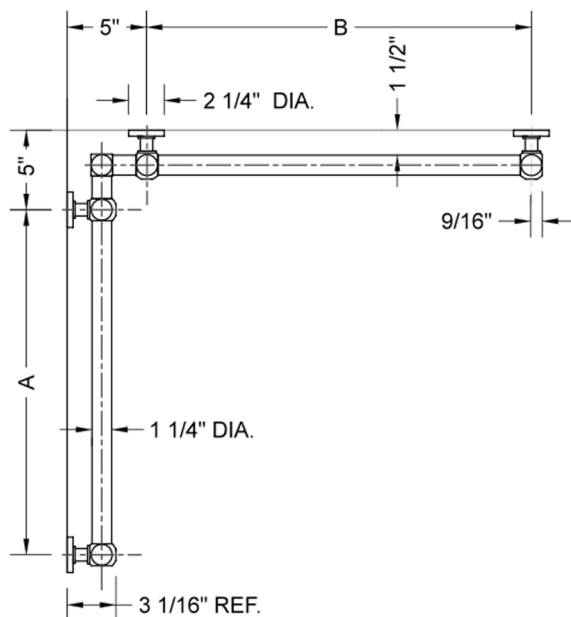

G70 12" x 12" Inside Corner Grab Bar

Model #: G70-12-12-IC-

FEATURES:

- ADA compliant when properly installed
- All brass construction, fully polished & plated
- All grab bars can be custom sized. Contact JACLO for pricing & availability
- Optional handshower sliders and toilet paper/wash cloth holders can be added only upon initial order
- Grab bars over 32" REQUIRE a middle post

SPECIFICATION DRAWING:

BRASS LUXURY GRAB BAR							
PART. #	DESCRIPTION	A	B	PART. #	DESCRIPTION	A	B
G70-12-12-IC	CENTER OF POST	12"	12"	G70-24-36-IC	CENTER OF POST	24"	36"
G70-12-16-IC	CENTER OF POST	12"	16"	G70-24-48-IC	CENTER OF POST	24"	48"
G70-12-24-IC	CENTER OF POST	12"	24"	G70-24-60-IC	CENTER OF POST	24"	60"
G70-12-32-IC	CENTER OF POST	12"	32"				
				G70-32-32-IC	CENTER OF POST	32"	32"
G70-12-36-IC	CENTER OF POST	12"	36"	G70-32-36-IC	CENTER OF POST	32"	36"
G70-12-48-IC	CENTER OF POST	12"	48"	G70-32-48-IC	CENTER OF POST	32"	48"
G70-12-60-IC	CENTER OF POST	12"	60"	G70-32-60-IC	CENTER OF POST	32"	60"
G70-16-16-IC	CENTER OF POST	16"	16"	G70-36-36-IC	CENTER OF POST	36"	36"
G70-16-24-IC	CENTER OF POST	16"	24"	G70-36-48-IC	CENTER OF POST	36"	48"
G70-16-32-IC	CENTER OF POST	16"	32"	G70-36-60-IC	CENTER OF POST	36"	60"
G70-16-36-IC	CENTER OF POST	16"	36"	G70-48-48-IC	CENTER OF POST	48"	48"
G70-16-48-IC	CENTER OF POST	16"	48"	G70-48-60-IC	CENTER OF POST	48"	60"
G70-16-60-IC	CENTER OF POST	16"	60"				
				G70-60-60-IC	CENTER OF POST	60"	60"
G70-24-24-IC	CENTER OF POST	24"	24"				
G70-24-32-IC	CENTER OF POST	24"	32"				