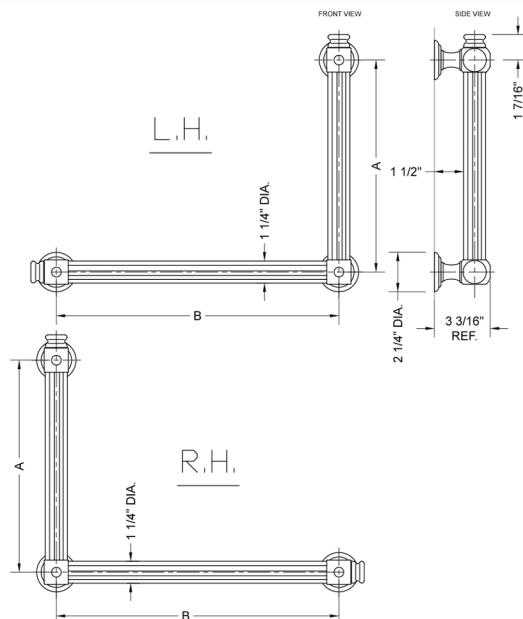

G61 32H x 32W 90° Grab Bar

Model #: G61-32H-32W-

FEATURES:

- ADA compliant when properly installed
- All brass construction, fully polished & plated
- All grab bars can be custom sized. Contact JACLO for pricing & availability
- Optional handshower sliders and toilet paper/wash cloth holders can be added only upon initial order
- Grab bars over 32" REQUIRE a middle post

SPECIFICATION DRAWING:

BRASS LUXURY GRAB BAR			
PART. #	DESCRIPTION	A H	B W
G61-12H-12W	CENTER TO CENTER	12"	12"
G61-12H-16W	CENTER TO CENTER	12"	16"
G61-12H-24W	CENTER TO CENTER	12"	24"
G61-12H-32W	CENTER TO CENTER	12"	32"
G61-16H-12W	CENTER TO CENTER	16"	12"
G61-16H-16W	CENTER TO CENTER	16"	16"
G61-16H-24W	CENTER TO CENTER	16"	24"
G61-16H-32W	CENTER TO CENTER	16"	32"
G61-24H-12W	CENTER TO CENTER	24"	12"
G61-24H-16W	CENTER TO CENTER	24"	16"
G61-24H-24W	CENTER TO CENTER	24"	24"
G61-24H-32W	CENTER TO CENTER	24"	32"
G61-32H-12W	CENTER TO CENTER	32"	12"
G61-32H-16W	CENTER TO CENTER	32"	16"
G61-32H-24W	CENTER TO CENTER	32"	24"
G61-32H-32W	CENTER TO CENTER	32"	32"