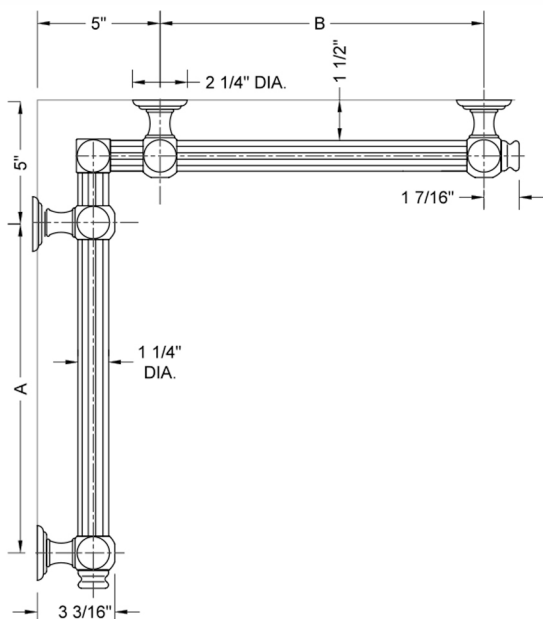

G61 16" x 36" Inside Corner Grab Bar

Model #: **G61-16-36-IC-**

FEATURES:

- ADA compliant when properly installed
- All brass construction, fully polished & plated
- All grab bars can be custom sized. Contact JACLO for pricing & availability
- Optional handshower sliders and toilet paper/wash cloth holders can be added only upon initial order
- Grab bars over 32" REQUIRE a middle post

SPECIFICATION DRAWING:

BRASS LUXURY GRAB BAR							
PART. #	DESCRIPTION	A	B	PART. #	DESCRIPTION	A	B
G61-12-12-IC	CENTER OF POST	12"	12"	G61-24-36-IC	CENTER OF POST	24"	36"
G61-12-16-IC	CENTER OF POST	12"	16"	G61-24-48-IC	CENTER OF POST	24"	48"
G61-12-24-IC	CENTER OF POST	12"	24"	G61-24-60-IC	CENTER OF POST	24"	60"
G61-12-32-IC	CENTER OF POST	12"	32"				
G61-12-36-IC	CENTER OF POST	12"	36"	G61-32-32-IC	CENTER OF POST	32"	32"
G61-12-48-IC	CENTER OF POST	12"	48"	G61-32-36-IC	CENTER OF POST	32"	36"
G61-12-60-IC	CENTER OF POST	12"	60"	G61-32-48-IC	CENTER OF POST	32"	48"
				G61-32-60-IC	CENTER OF POST	32"	60"
G61-16-16-IC	CENTER OF POST	16"	16"				
G61-16-24-IC	CENTER OF POST	16"	24"	G61-36-36-IC	CENTER OF POST	36"	36"
G61-16-32-IC	CENTER OF POST	16"	32"	G61-36-48-IC	CENTER OF POST	36"	48"
				G61-36-60-IC	CENTER OF POST	36"	60"
G61-16-36-IC	CENTER OF POST	16"	36"				
G61-16-48-IC	CENTER OF POST	16"	48"	G61-48-48-IC	CENTER OF POST	48"	48"
G61-16-60-IC	CENTER OF POST	16"	60"	G61-48-60-IC	CENTER OF POST	48"	60"
G61-24-24-IC	CENTER OF POST	24"	24"	G61-60-60-IC	CENTER OF POST	60"	60"
G61-24-32-IC	CENTER OF POST	24"	32"				