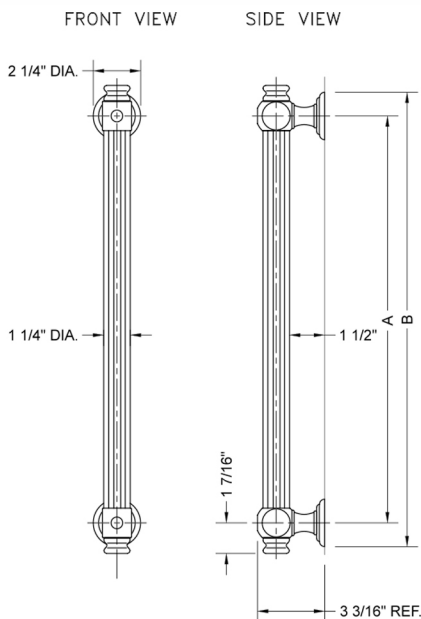

12" G61 Straight Grab Bar

Model #: G61-12-

FEATURES:

- ADA compliant when properly installed
- All brass construction, fully polished & plated
- All grab bars can be custom sized. Contact JACLO for pricing & availability
- Optional handshower sliders and toilet paper/wash cloth holders can be added only upon initial order
- Grab bars over 32" REQUIRE a middle post

SPECIFICATION DRAWING:

BRASS LUXURY GRAB BAR			
PART. #	DESCRIPTION	A	B
G61-12-XX	12" CENTER TO CENTER	12"	14 1/4"
G61-16-XX	16" CENTER TO CENTER	16"	18 1/4"
G61-18-XX	18" CENTER TO CENTER	18"	20 1/4"
G61-24-XX	24" CENTER TO CENTER	24"	24 1/4"
G61-32-XX	32" CENTER TO CENTER	32"	34 1/4"
*NOTE: GRAB BARS OVER 32" REQUIRE A MIDDLE POST			
G61-36-XX	36" CENTER TO CENTER	36"	38 1/4"
G61-42-XX	42" CENTER TO CENTER	42"	44 1/4"
G61-48-XX	48" CENTER TO CENTER	48"	50 1/4"
G61-60-XX	60" CENTER TO CENTER	60"	62 1/4"