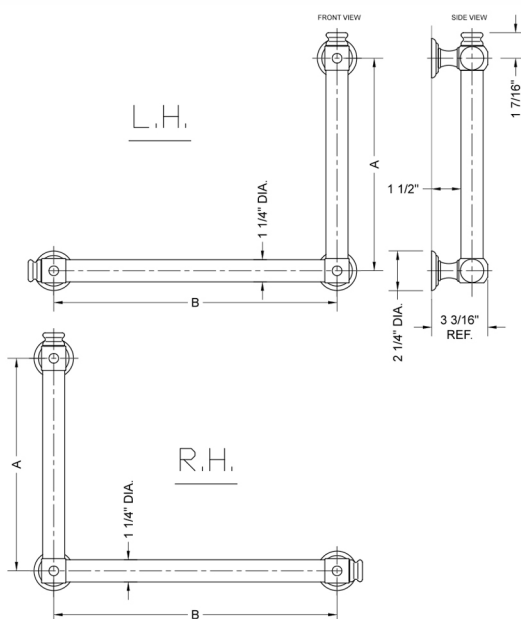

## G60 16H x 32W 90° Left Hand Grab Bar

Model #: **G60-16H-32W-LH-**

### FEATURES:

- ADA compliant when properly installed
- All brass construction, fully polished & plated
- All grab bars can be custom sized. Contact JACLO for pricing & availability
- Optional handshower sliders and toilet paper/wash cloth holders can be added only upon initial order
- Grab bars over 32" REQUIRE a middle post

### SPECIFICATION DRAWING:

BRASS LUXURY GRAB BAR			
PART. #	DESCRIPTION	A H	B W
G60-12H-12W	CENTER TO CENTER	12"	12"
G60-12H-16W	CENTER TO CENTER	12"	16"
G60-12H-24W	CENTER TO CENTER	12"	24"
G60-12H-32W	CENTER TO CENTER	12"	32"
G60-16H-12W	CENTER TO CENTER	16"	12"
G60-16H-16W	CENTER TO CENTER	16"	16"
G60-16H-24W	CENTER TO CENTER	16"	24"
G60-16H-32W	CENTER TO CENTER	16"	32"
G60-24H-12W	CENTER TO CENTER	24"	12"
G60-24H-16W	CENTER TO CENTER	24"	16"
G60-24H-24W	CENTER TO CENTER	24"	24"
G60-24H-32W	CENTER TO CENTER	24"	32"
G60-32H-12W	CENTER TO CENTER	32"	12"
G60-32H-16W	CENTER TO CENTER	32"	16"
G60-32H-24W	CENTER TO CENTER	32"	24"
G60-32H-32W	CENTER TO CENTER	32"	32"