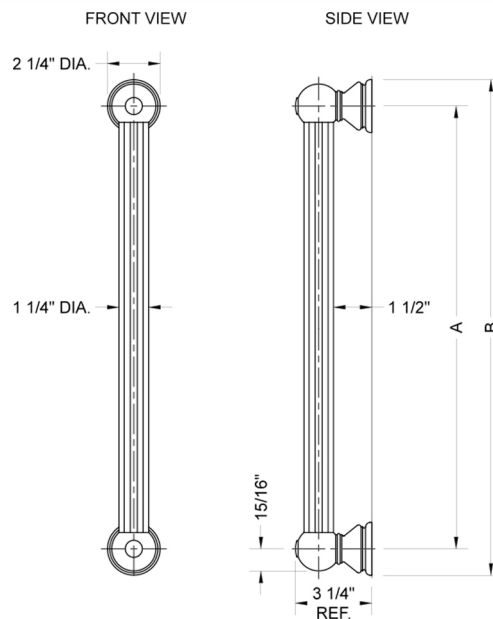

60" G33 Straight Grab Bar

Model #: G33-60-

FEATURES:

- ADA compliant when properly installed
- All brass construction, fully polished & plated
- All grab bars can be custom sized. Contact JACLO for pricing & availability
- Optional handshower sliders and toilet paper/wash cloth holders can be added only upon initial order
- Grab bars over 32" REQUIRE a middle post

SPECIFICATION DRAWING:

BRASS LUXURY GRAB BAR			
PART. #	DESCRIPTION	A	B
G33-12-XX	12" CENTER TO CENTER	12"	14 1/4"
G33-16-XX	16" CENTER TO CENTER	16"	18 1/4"
G33-18-XX	18" CENTER TO CENTER	18"	20 1/4"
G33-24-XX	24" CENTER TO CENTER	24"	28 1/4"
G33-32-XX	32" CENTER TO CENTER	32"	44 1/4"
*NOTE: GRAB BARS OVER 32" REQUIRE A MIDDLE POST			
G33-36-XX	36" CENTER TO CENTER	36"	38 1/4"
G33-42-XX	42" CENTER TO CENTER	42"	44 1/4"
G33-48-XX	48" CENTER TO CENTER	48"	50 1/4"
G33-60-XX	60" CENTER TO CENTER	60"	62 1/4"