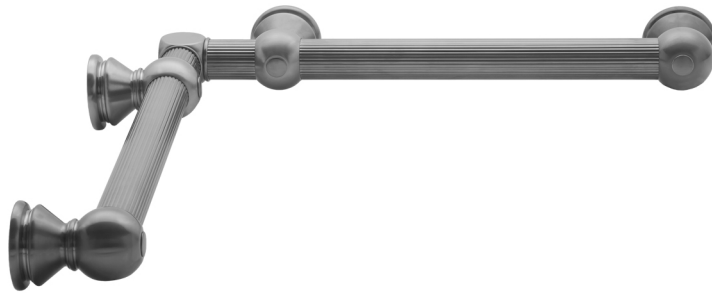

G33 12" x 12" Inside Corner Grab Bar

Model #: G33-12-12-IC-

FEATURES:

- ADA compliant when properly installed
- All brass construction, fully polished & plated
- All grab bars can be custom sized. Contact JACLO for pricing & availability
- Optional handshower sliders and toilet paper/wash cloth holders can be added only upon initial order
- Grab bars over 32" REQUIRE a middle post

AVAILABLE FINISHES:

Polished Chrome (PCH)	Satin Chrome (SC)	Bronze Umber (BU)
Satin Nickel (SN)	Pewter (PEW)	Caramel Bronze (CB)
Polished Nickel (PN)	Antique Brass (AB)	Antique Copper (ACU)
Oil-Rubbed Bronze (ORB)	Polished Brass (PB)	Polished Copper (PCU)
Vintage Bronze (VB)	Satin Brass (SB)	Rose Gold (RG)
Matte Black (MBK)	Satin Gold (SG)	Polished Gold (PG)
Black Nickel (BKN)	Bombay Gold (BG)	Jewelers Gold (JG)
Europa Bronze (EB)	White (WH)	Sedona Beige (SDB)
Tristan Brass (TB)	Unlacquered Brass (ULB)	Satin Cooper (SCU)