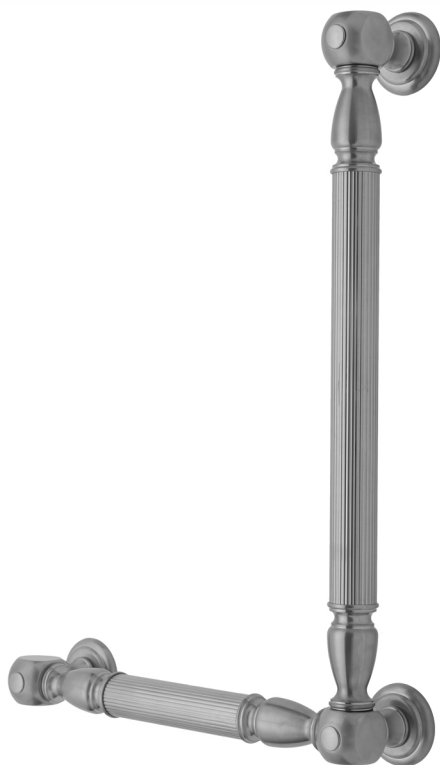

## G21 24H x 16W 90° Left Hand Grab Bar

Model #: **G21-24H-16W-LH-**

### FEATURES:

- ADA compliant when properly installed
- All brass construction, fully polished & plated
- All grab bars can be custom sized. Contact JACLO for pricing & availability
- Optional handshower sliders and toilet paper/wash cloth holders can be added only upon initial order
- Grab bars over 32" REQUIRE a middle post

### AVAILABLE FINISHES:

Polished Chrome (PCH)	Satin Chrome (SC)	Bronze Umber (BU)
Satin Nickel (SN)	Pewter (PEW)	Caramel Bronze (CB)
Polished Nickel (PN)	Antique Brass (AB)	Antique Copper (ACU)
Oil-Rubbed Bronze (ORB)	Polished Brass (PB)	Polished Copper (PCU)
Vintage Bronze (VB)	Satin Brass (SB)	Rose Gold (RG)
Matte Black (MBK)	Satin Gold (SG)	Polished Gold (PG)
Black Nickel (BKN)	Bombay Gold (BG)	Jewelers Gold (JG)
Europa Bronze (EB)	White (WH)	Sedona Beige (SDB)
Tristan Brass (TB)	Unlacquered Brass (ULB)	Satin Cooper (SCU)

### SPECIFICATION DRAWING:

BRASS LUXURY GRAB BAR			
PART. #	DESCRIPTION	A H	B W
G21-12H-12W	CENTER TO CENTER	12"	12"
G21-12H-16W	CENTER TO CENTER	12"	16"
G21-12H-24W	CENTER TO CENTER	12"	24"
G21-12H-32W	CENTER TO CENTER	12"	32"
G21-16H-12W	CENTER TO CENTER	16"	12"
G21-16H-16W	CENTER TO CENTER	16"	16"
G21-16H-24W	CENTER TO CENTER	16"	24"
G21-16H-32W	CENTER TO CENTER	16"	32"
G21-24H-12W	CENTER TO CENTER	24"	12"
G21-24H-16W	CENTER TO CENTER	24"	16"
G21-24H-24W	CENTER TO CENTER	24"	24"
G21-24H-32W	CENTER TO CENTER	24"	32"
G21-32H-12W	CENTER TO CENTER	32"	12"
G21-32H-16W	CENTER TO CENTER	32"	16"
G21-32H-24W	CENTER TO CENTER	32"	24"
G21-32H-32W	CENTER TO CENTER	32"	32"