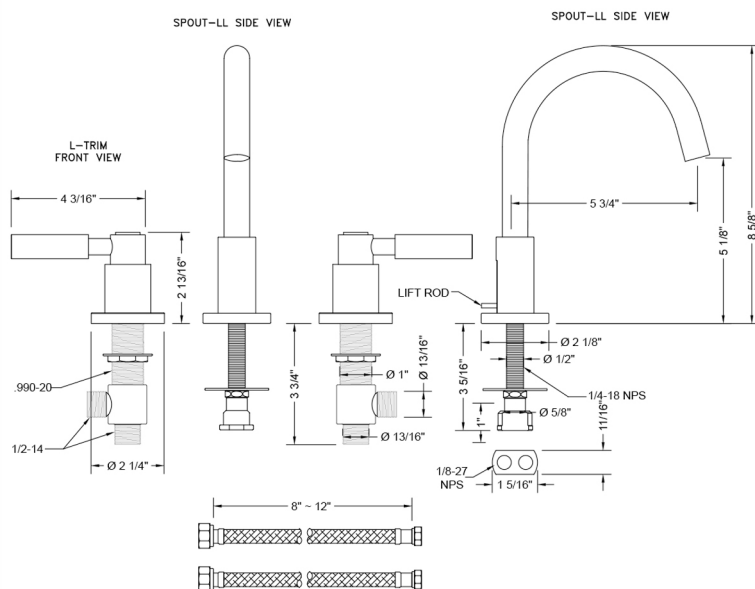

SPECIFICATION DRAWING: