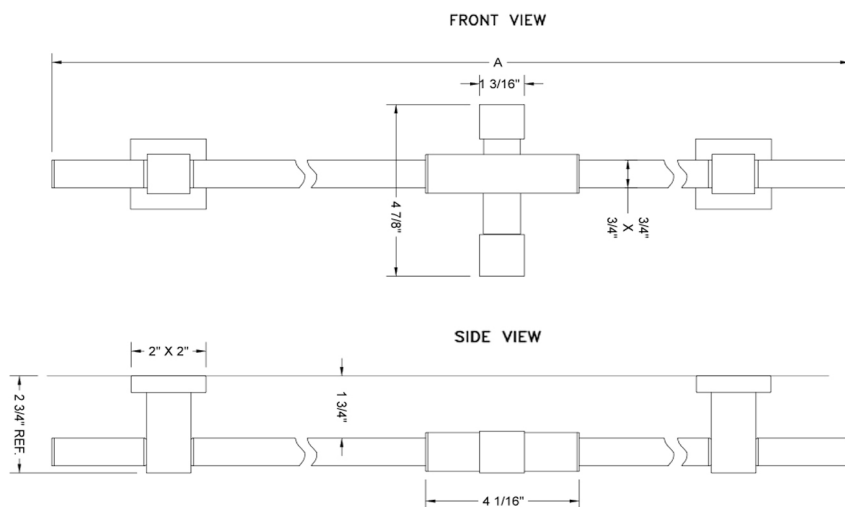

37" CUBIX® Deluxe Wall Bar

Model #: 8737-

FEATURES:

- 37" Cubix® deluxe wall bar
- Unique 180° swiveling brass bar
- Specially designed friction slider adjusts to any height & maintains position
- Adjustable handshower height & angle (full rotation)
- Conical end of hose sits in holder
- Mounting hardware included

SPECIFICATION DRAWING:

CUBIX® DELUXE WALL BAR (ADJUSTABLE HEIGHT & ANGLE)		
PART. #	DESCRIPTION	A
8724	SQUARE WALL BAR	24 1/2"
8730	SQUARE WALL BAR	30 1/2"
8737	SQUARE WALL BAR	37 1/2"