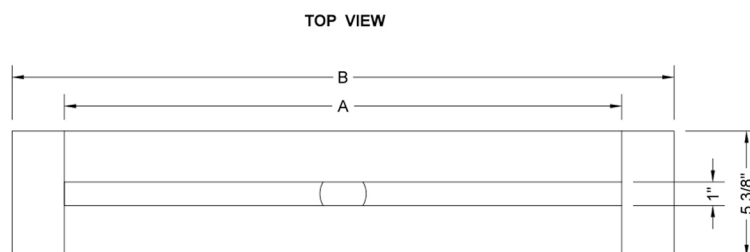

### FEATURES:

- 1" wide sleek design body
- 2" bottom outlet
- Use a no-hub coupling for install
- Easy install design
- Available in BSS ONLY, as body is not visible
- Side outlet not available
- JACLO grates sold separately

### SPECIFICATION DRAWING:

JACLO SLIM CHANNEL DRAIN			
PART. #	DESCRIPTION	A	B
83224-BSS	24" SLIM CD BASE	24"	28 1/2"
83232-BSS	32" SLIM CD BASE	32"	37 1/4"
83236-BSS	36" SLIM CD BASE	36"	42 1/2"
83242-BSS	42" SLIM CD BASE	42"	49 9/16"
83248-BSS	48" SLIM CD BASE	48"	56 5/8"
83260-BSS	60" SLIM CD BASE	60"	70 1/4"