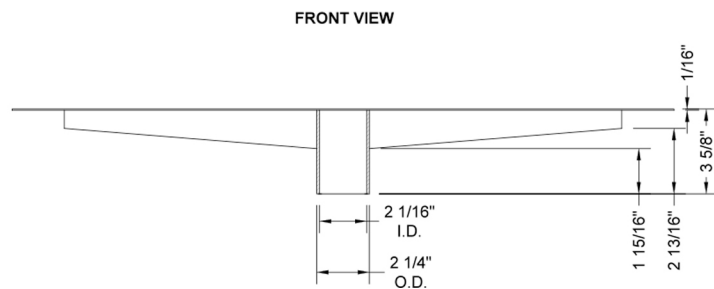

## 36" zeroEDGE Slim Channel Drain Body

Model #: 83236-

### FEATURES:

- 1" wide sleek design body
- 2" bottom outlet
- Use a no-hub coupling for install
- Easy install design
- Available in BSS ONLY, as body is not visible
- Side outlet not available
- JACLO grates sold separately

### SPECIFICATION DRAWING:

JACLO SLIM CHANNEL DRAIN			
PART. #	DESCRIPTION	A	B
83224-BSS	24" SLIM CD BASE	24"	28 1/2"
83232-BSS	32" SLIM CD BASE	32"	37 1/4"
83236-BSS	36" SLIM CD BASE	36"	42 1/2"
83242-BSS	42" SLIM CD BASE	42"	49 9/16"
83248-BSS	48" SLIM CD BASE	48"	56 5/8"
83260-BSS	60" SLIM CD BASE	60"	70 1/4"