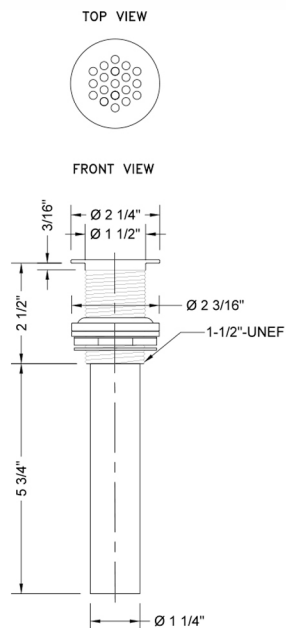

COMPLIANCES:

Complies with: ASME A112.18.2-2015/CSA B125.2-15