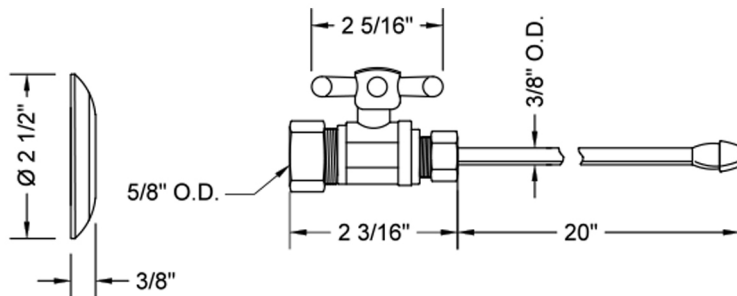

# Quarter Turn Straight Pattern 5/8" O.D. Compression (Fits 1/2" Copper) x 3/8" O.D. Faucet Supply Kit with Standard Cross Handle, 20" Supply Tubes, Escutcheons

**Model #: 622-62-**

### FEATURES:

- Complete Faucet Supply Kit
- Kit contains:
  - (2) Quarter Turn Straight Pattern 5/8" O.D. Compression (Fits 1/2" Copper) x 3/8" O.D. Supply Valve with Standard Cross Handle P/N 622
  - (2) 20" Copper Supply Tubes P/N 662
  - (2) Escutcheons P/N 7463 (ULB P/N 6015)

### SPECIFICATION DRAWING:

COMPONENTS	
DESCRIPTION	QTY:
STRAIGHT VALVE - STANDARD CROSS HANDLE	2
20" x 3/8" O.D. SUPPLY TUBE	2
ESCUTCHEON	2