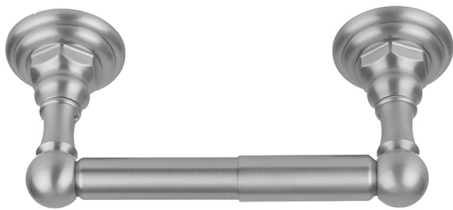

Roaring 20's / Westfield Toilet Paper Holder

Model #: 4830-TP-

FEATURES:

- All brass double post toilet paper holder
- Universal mounting hardware included
- 3 3/4" projection
- Easy removable roller

AVAILABLE FINISHES:

Polished Chrome (PCH)	Satin Chrome (SC)	Bronze Umber (BU)
Satin Nickel (SN)	Pewter (PEW)	Caramel Bronze (CB)
Polished Nickel (PN)	Antique Brass (AB)	Antique Copper (ACU)
Oil-Rubbed Bronze (ORB)	Polished Brass (PB)	Polished Copper (PCU)
Vintage Bronze (VB)	Satin Brass (SB)	Rose Gold (RG)
Matte Black (MBK)	Satin Gold (SG)	Polished Gold (PG)
Black Nickel (BKN)	Bombay Gold (BG)	Jewelers Gold (JG)
Unlacquered Brass (ULB)	Satin Cooper (SCU)	