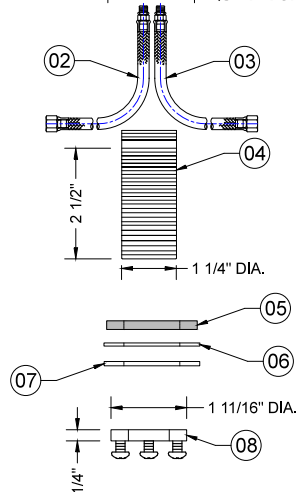

INSTALLATION INSTRUCTIONS

Contempo Faucet with Single Lever Handle Part #: 6677

COMPONENTS

1. SINGLE HANDLE BASIN FAUCET
2. COLD SUPPLY LINE
3. HOT SUPPLY LINE
4. MOUNTING SHANK
5. RUBBER O RING
6. RUBBER WASHER
7. METAL WASHER
8. MOUNTING NUT

INSTALLATION

1. Remove the mounting nut (8), metal washer (7) and rubber washer (6) from the mounting shank (4).
2. Confirm the mounting shank (4) is tight to the faucet body and check for rubber o ring (5) in the base
3. From above, feed the faucet supply lines (2)(3) and insert the mounting shank (4) through hole in sink.
4. From below, feed the rubber washer (6), metal washer (7) and mounting nut (8) over the faucet supply lines (2)(3).
5. Thread the mounting nut (8) over the faucet shank (4).
6. Tighten the mounting nut (8) to the base of the sink.
7. Tighten the mounting nut (8) retaining screws until faucet is secure in the sink.
8. Connect hot (red)(2) and cold (blue)(3) supply lines to water supply.
9. Turn on hot and cold water supplies and test for leaks. Adjust accordingly.