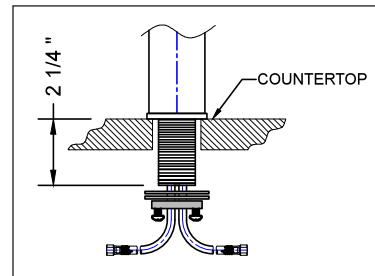

INSTALLATION INSTRUCTIONS

Contempo Faucet with Single Lever Handle Part #: 6677

COMPONENTS

1. SINGLE HANDLE BASIN FAUCET
2. COLD SUPPLY LINE
3. HOT SUPPLY LINE
4. MOUNTING SHANK
5. RUBBER O RING
6. RUBBER WASHER
7. METAL WASHER
8. MOUNTING NUT

INSTALLATION

1. Remove the mounting nut (8), metal washer (7) and rubber washer (6) from the mounting shank (4).
2. Confirm the mounting shank (4) is tight to the faucet body and check for rubber o ring (5) in the base
3. From above, feed the faucet supply lines (2)(3) and insert the mounting shank (4) through hole in sink.
4. From below, feed the rubber washer (6), metal washer (7) and mounting nut (8) over the faucet supply lines (2)(3).
5. Thread the mounting nut (8) over the faucet shank (4).
6. Tighten the mounting nut (8) to the base of the sink.
7. Tighten the mounting nut (8) retaining screws until faucet is secure in the sink.
8. Connect hot (red)(2) and cold (blue)(3) supply lines to water supply.
9. Turn on hot and cold water supplies and test for leaks. Adjust accordingly.