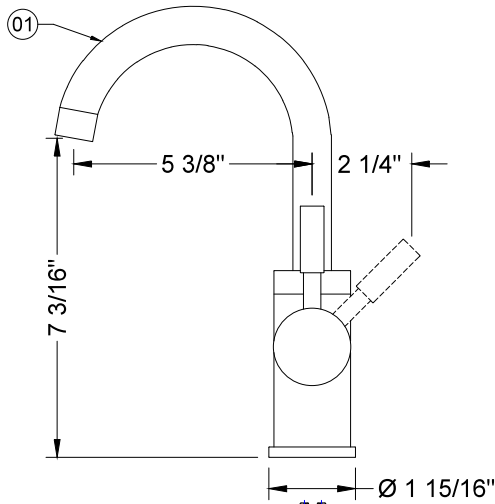

INSTALLATION INSTRUCTIONS

Contempo Faucet with Single Lever Handle Part #: 6677

COMPONENTS

1. SINGLE HANDLE BASIN FAUCET
2. COLD SUPPLY LINE
3. HOT SUPPLY LINE
4. MOUNTING SHANK
5. RUBBER O RING
6. RUBBER WASHER
7. METAL WASHER
8. MOUNTING NUT

INSTALLATION

1. Remove the mounting nut (8), metal washer (7) and rubber washer (6) from the mounting shank (4).
2. Confirm the mounting shank (4) is tight to the faucet body and check for rubber o ring (5) in the base
3. From above, feed the faucet supply lines (2)(3) and insert the mounting shank (4) through hole in sink.
4. From below, feed the rubber washer (6), metal washer (7) and mounting nut (8) over the faucet supply lines (2)(3).
5. Thread the mounting nut (8) over the faucet shank (4).
6. Tighten the mounting nut (8) to the base of the sink.
7. Tighten the mounting nut (8) retaining screws until faucet is secure in the sink.
8. Connect hot (red)(2) and cold (blue)(3) supply lines to water supply.
9. Turn on hot and cold water supplies and test for leaks. Adjust accordingly.