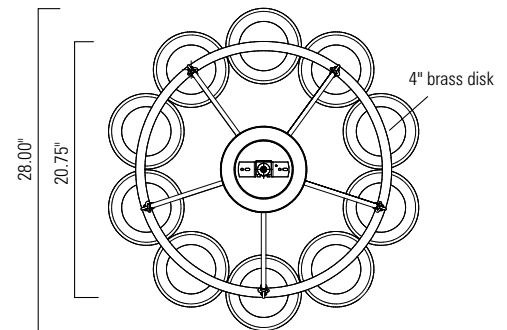

Gala Polished Nickel PN Shiny Opal Glass SH

Opal Glass Size

Brushed Nickel BN
Shiny Opal Glass SH

Architectural Bronze AB
Shiny Opal Glass SH

Satin Brass SB
Shiny Opal Glass SH

IN

Product Name / Model / Dimensions	Mounting Options	Diffuser Options	Finish Options	Lamping Options
Gala Pendant / GAL	Standard Single Stem / SS	Standard Shiny Opal / SH	Standard Architectural Bronze / AB Antique Brass / AN Polished Brass / PB Satin Brass / SB Premium Brushed Nickel / BN Polished Nickel / PN	Standard Incandescent / IN (10) 60W medium base Edison Fluorescent / FL (10) 18W GU-24 base