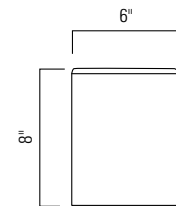

Gala Polished Nickel PN Shiny Opal Glass SH

Opal Glass Size

Brushed Nickel BN
Shiny Opal Glass SH

Architectural Bronze AB
Shiny Opal Glass SH

Satin Brass SB
Shiny Opal Glass SH

IN

Product Name / Model / Dimensions	Mounting Options	Diffuser Options	Finish Options	Lamping Options
Gala Pendant / GAL	Standard Single Stem / SS	Standard Shiny Opal / SH	Standard Architectural Bronze / AB Antique Brass / AN Polished Brass / PB Satin Brass / SB Premium Brushed Nickel / BN Polished Nickel / PN	Standard Incandescent / IN (10) 60W medium base Edison Fluorescent / FL (10) 18W GU-24 base