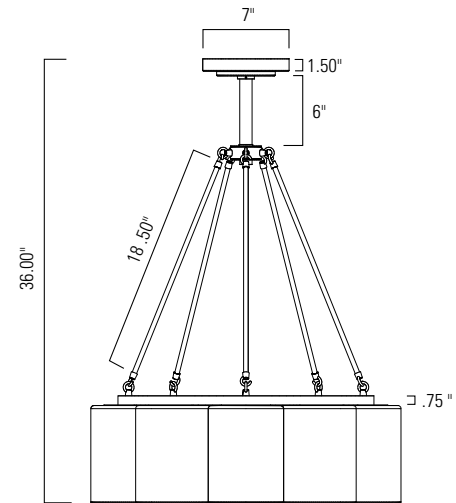

Gala Polished Nickel PN Shiny Opal Glass SH

Opal Glass Size

Brushed Nickel BN
Shiny Opal Glass SH

Architectural Bronze AB
Shiny Opal Glass SH

Satin Brass SB
Shiny Opal Glass SH

IN

Product Name / Model / Dimensions	Mounting Options	Diffuser Options	Finish Options	Lamping Options
Gala Pendant / GAL	Standard Single Stem / SS	Standard Shiny Opal / SH	Standard Architectural Bronze / AB Antique Brass / AN Polished Brass / PB Satin Brass / SB Premium Brushed Nickel / BN Polished Nickel / PN	Standard Incandescent / IN (10) 60W medium base Edison Fluorescent / FL (10) 18W GU-24 base