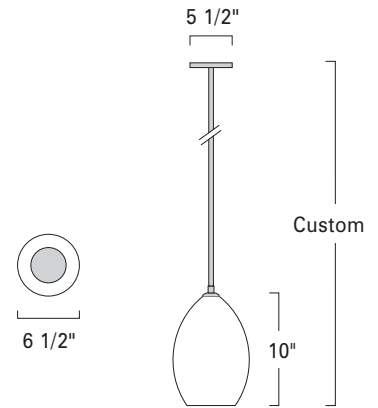

EVO

Product Name / Model / Dimensions			Mounting Options	Diffuser Options	Finish Options	Lamping Options
Evo Pendant / EVO			<b>Standard</b> Tubing / TU  <b>Optional</b> Black Cord / BC White Cord / WC	<b>Standard</b> Shiny Opal Glass / SH  Amber Glass / AM	<b>Standard</b> Architectural Bronze / AB Polished Brass / PB Satin Brass / SB  <b>Premium</b> Brushed Nickel / BN Polished Nickel / PN	<b>Standard</b> Incandescent / IN (1) 100W max medium base Edison
Diameter	Body Height	OA Height				
6.50"	10.00"	Custom				