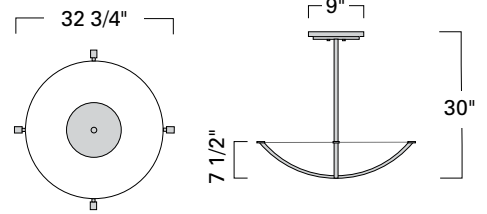

ILEX

Custom Metalcraft

Argos Bowl
ARG30-AC-BN-SH

ARG24

ARG30

ARG36

Product Name / Model / Dimensions	Mounting Options	Diffuser Options	Finish Options	Lamping* Options						
<p>Argos 24" Bowl / ARG24</p> <table border="1"> <tr> <th>Diameter</th> <th>Bowl Depth</th> <th>OA Height</th> </tr> <tr> <td>26.00"</td> <td>6.00"</td> <td>24.00"</td> </tr> </table> <p>Canopy 5 1/2"</p>	Diameter	Bowl Depth	OA Height	26.00"	6.00"	24.00"	<p>Standard Single Stem / SS</p> <p>Optional Aircraft Cable with Single Stem/ AC</p>	<p>Standard Shiny Opal Acrylic / AC</p> <p>Optional Matte Opal Acrylic / MA</p>	<p>Standard Architectural Bronze / AB Polished Brass / PB Satin Brass / SB</p> <p>Premium Brushed Nickel / BN Polished Nickel / PN</p>	<p>Standard Incandescent / IN (4) 100W max medium base Edison</p> <p>Optional LED / LED 7000lm, 3000 CCT, 80 CRI 62 Watts, 120-277v, 0-10VDC Dimming, 1%</p>
Diameter	Bowl Depth	OA Height								
26.00"	6.00"	24.00"								
<p>Argos 30" Bowl / ARG30</p> <table border="1"> <tr> <th>Diameter</th> <th>Bowl Depth</th> <th>OA Height</th> </tr> <tr> <td>32.75"</td> <td>7.50"</td> <td>30.00"</td> </tr> </table> <p>Canopy 9.00"</p>	Diameter	Bowl Depth	OA Height	32.75"	7.50"	30.00"	<p>Note: Available options are the same for all 3 sizes</p>			<p>Standard Incandescent / IN (6) 100W max medium base Edison</p> <p>Optional LED / LED 10000lm, 3000 CCT, 80 CRI 79 Watts, 120-277v, 0-10VDC Dimming, 1%</p>
Diameter	Bowl Depth	OA Height								
32.75"	7.50"	30.00"								
<p>Argos 36" Bowl / ARG36</p> <table border="1"> <tr> <th>Diameter</th> <th>Bowl Depth</th> <th>OA Height</th> </tr> <tr> <td>38.00"</td> <td>9.00"</td> <td>36.00"</td> </tr> </table> <p>Canopy 9.00"</p>	Diameter	Bowl Depth	OA Height	38.00"	9.00"	36.00"	<p>Note: Available options are the same for all 3 sizes</p>			<p>Standard Incandescent / IN (6) 100W max medium base Edison</p> <p>Optional LED / LED 13000lm 3000 CCT, 80 CRI 110 Watts, 120-277v, 0-10VDC Dimming, 1%</p>
Diameter	Bowl Depth	OA Height								
38.00"	9.00"	36.00"								