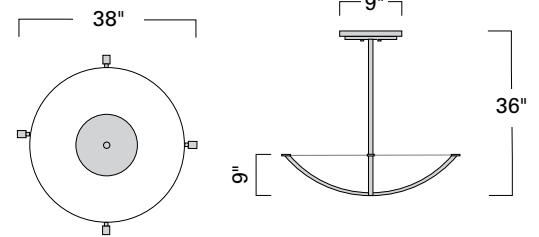

ILEX

Custom Metalcraft

Argos Bowl
ARG30-AC-BN-SH

ARG24

ARG30

ARG36

Product Name / Model / Dimensions	Mounting Options	Diffuser Options	Finish Options	Lamping* Options						
<p>Argos 24" Bowl / ARG24</p> <table border="1"> <tr> <th>Diameter</th> <th>Bowl Depth</th> <th>OA Height</th> </tr> <tr> <td>26.00"</td> <td>6.00"</td> <td>24.00"</td> </tr> </table> <p>Canopy 5 1/2"</p>	Diameter	Bowl Depth	OA Height	26.00"	6.00"	24.00"	<p>Standard Single Stem / SS</p> <p>Optional Aircraft Cable with Single Stem/ AC</p>	<p>Standard Shiny Opal Acrylic / AC</p> <p>Optional Matte Opal Acrylic / MA</p>	<p>Standard Architectural Bronze / AB Polished Brass / PB Satin Brass / SB</p> <p>Premium Brushed Nickel / BN Polished Nickel / PN</p>	<p>Standard Incandescent / IN (4) 100W max medium base Edison</p> <p>Optional LED / LED 7000lm, 3000 CCT, 80 CRI 62 Watts, 120-277v, 0-10VDC Dimming, 1%</p>
Diameter	Bowl Depth	OA Height								
26.00"	6.00"	24.00"								
<p>Argos 30" Bowl / ARG30</p> <table border="1"> <tr> <th>Diameter</th> <th>Bowl Depth</th> <th>OA Height</th> </tr> <tr> <td>32.75"</td> <td>7.50"</td> <td>30.00"</td> </tr> </table> <p>Canopy 9.00"</p>	Diameter	Bowl Depth	OA Height	32.75"	7.50"	30.00"	<p>Note: Available options are the same for all 3 sizes</p>			<p>Standard Incandescent / IN (6) 100W max medium base Edison</p> <p>Optional LED / LED 10000lm, 3000 CCT, 80 CRI 79 Watts, 120-277v, 0-10VDC Dimming, 1%</p>
Diameter	Bowl Depth	OA Height								
32.75"	7.50"	30.00"								
<p>Argos 36" Bowl / ARG36</p> <table border="1"> <tr> <th>Diameter</th> <th>Bowl Depth</th> <th>OA Height</th> </tr> <tr> <td>38.00"</td> <td>9.00"</td> <td>36.00"</td> </tr> </table> <p>Canopy 9.00"</p>	Diameter	Bowl Depth	OA Height	38.00"	9.00"	36.00"	<p>Note: Available options are the same for all 3 sizes</p>			<p>Standard Incandescent / IN (6) 100W max medium base Edison</p> <p>Optional LED / LED 13000lm 3000 CCT, 80 CRI 110 Watts, 120-277v, 0-10VDC Dimming, 1%</p>
Diameter	Bowl Depth	OA Height								
38.00"	9.00"	36.00"								