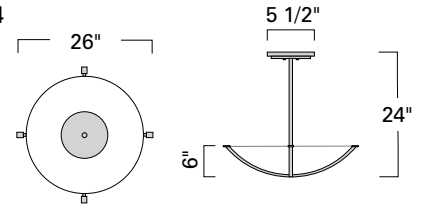

ILEX

Custom Metalcraft

Argos Bowl
ARG30-AC-BN-SH

ARG24

ARG30

ARG36

Product Name / Model / Dimensions	Mounting Options	Diffuser Options	Finish Options	Lamping* Options						
<p>Argos 24" Bowl / ARG24</p> <table border="1"> <tr> <th>Diameter</th> <th>Bowl Depth</th> <th>OA Height</th> </tr> <tr> <td>26.00"</td> <td>6.00"</td> <td>24.00"</td> </tr> </table> <p>Canopy 5 1/2"</p>	Diameter	Bowl Depth	OA Height	26.00"	6.00"	24.00"	<p>Standard Single Stem / SS</p> <p>Optional Aircraft Cable with Single Stem/ AC</p>	<p>Standard Shiny Opal Acrylic / AC</p> <p>Optional Matte Opal Acrylic / MA</p>	<p>Standard Architectural Bronze / AB Polished Brass / PB Satin Brass / SB</p> <p>Premium Brushed Nickel / BN Polished Nickel / PN</p>	<p>Standard Incandescent / IN (4) 100W max medium base Edison</p> <p>Optional LED / LED 7000lm, 3000 CCT, 80 CRI 62 Watts, 120-277v, 0-10VDC Dimming, 1%</p>
Diameter	Bowl Depth	OA Height								
26.00"	6.00"	24.00"								
<p>Argos 30" Bowl / ARG30</p> <table border="1"> <tr> <th>Diameter</th> <th>Bowl Depth</th> <th>OA Height</th> </tr> <tr> <td>32.75"</td> <td>7.50"</td> <td>30.00"</td> </tr> </table> <p>Canopy 9.00"</p>	Diameter	Bowl Depth	OA Height	32.75"	7.50"	30.00"	<p>Note: Available options are the same for all 3 sizes</p>			<p>Standard Incandescent / IN (6) 100W max medium base Edison</p> <p>Optional LED / LED 10000lm, 3000 CCT, 80 CRI 79 Watts, 120-277v, 0-10VDC Dimming, 1%</p>
Diameter	Bowl Depth	OA Height								
32.75"	7.50"	30.00"								
<p>Argos 36" Bowl / ARG36</p> <table border="1"> <tr> <th>Diameter</th> <th>Bowl Depth</th> <th>OA Height</th> </tr> <tr> <td>38.00"</td> <td>9.00"</td> <td>36.00"</td> </tr> </table> <p>Canopy 9.00"</p>	Diameter	Bowl Depth	OA Height	38.00"	9.00"	36.00"	<p>Note: Available options are the same for all 3 sizes</p>			<p>Standard Incandescent / IN (6) 100W max medium base Edison</p> <p>Optional LED / LED 13000lm 3000 CCT, 80 CRI 110 Watts, 120-277v, 0-10VDC Dimming, 1%</p>
Diameter	Bowl Depth	OA Height								
38.00"	9.00"	36.00"								