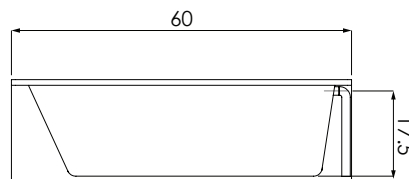

## 3-WALL INSTALLATION DIMENSIONS:

Opening (L)ength - 60"

Opening (W)idth - 30"

Ledger- 19.75"

## ACRYLIC TUB

- Model comes with integral tile flange and skirt
- Extra thick reinforced fiberglass
- Pre-wired pump on pump platform (standard pump location only)
- Integral E-Z level platform facilitates installation
- When adding linear option p-trap located directly below waste
- Tub must be set in a mortar base