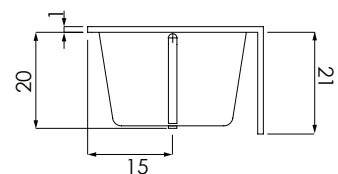

## 3-WALL INSTALLATION DIMENSIONS:

Opening (L)ength - 60"

Opening (W)idth - 30"

Ledger- 19.75"

## ACRYLIC TUB

- Model comes with integral tile flange and skirt
- Extra thick reinforced fiberglass
- Pre-wired pump on pump platform (standard pump location only)
- Integral E-Z level platform facilitates installation
- When adding linear option p-trap located directly below waste
- Tub must be set in a mortar base