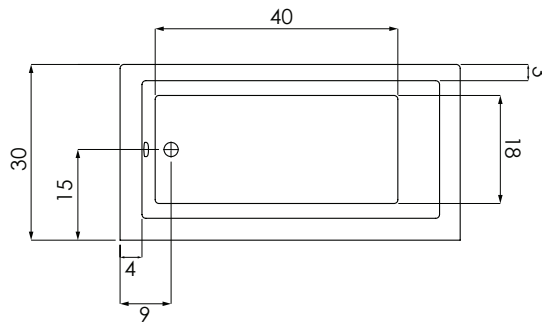

## 3-WALL INSTALLATION DIMENSIONS:

Opening (L)ength - 60"

Opening (W)idth - 30"

Ledger- 19.75"

## ACRYLIC TUB

- Model comes with integral tile flange and skirt
- Extra thick reinforced fiberglass
- Pre-wired pump on pump platform (standard pump location only)
- Integral E-Z level platform facilitates installation
- When adding linear option p-trap located directly below waste
- Tub must be set in a mortar base