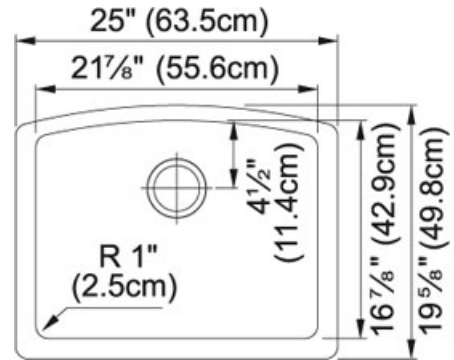

Ellipse ELG11022MOC Granite Mocha | 125.0384.304

FAMILY : Sinks | SERIE : Ellipse | MODEL : ELG11022MOC | FINISH : Granite Mocha | INSTALLATION TYPE : Undermount | STYLE : Transitional

TECHNICAL DATA

Type of Material	Granite
Where to buy	Showroom