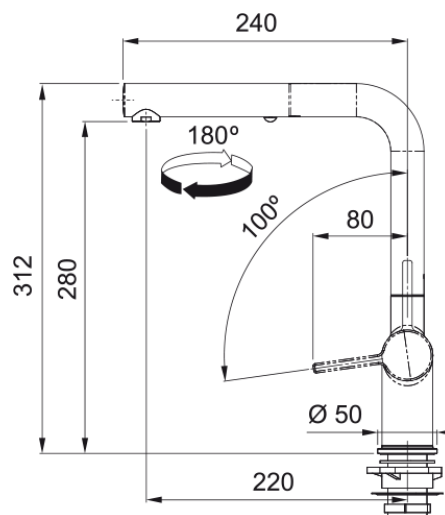

Active Pull-Out Faucet - ACT-PO-STG | 115.0656.850

Technical Data

Aspect

Spout type	L - spout
Color	Bi-chrome/stone grey
Type of material	Brass
Flexible pullout hose material	Nylon grey
Spray head material	Brass

Product Dimensions

Faucet hole diameter	35 mm
Cartridge dimension	35 mm

Installation

Mounting type	Shank
Water supply hose connection	1/2"
Water supply hose length	450 mm

Product specifications

Pressure	High pressure
Faucet type	Spray
Faucet operation	Side lever
Faucet rotation	180°