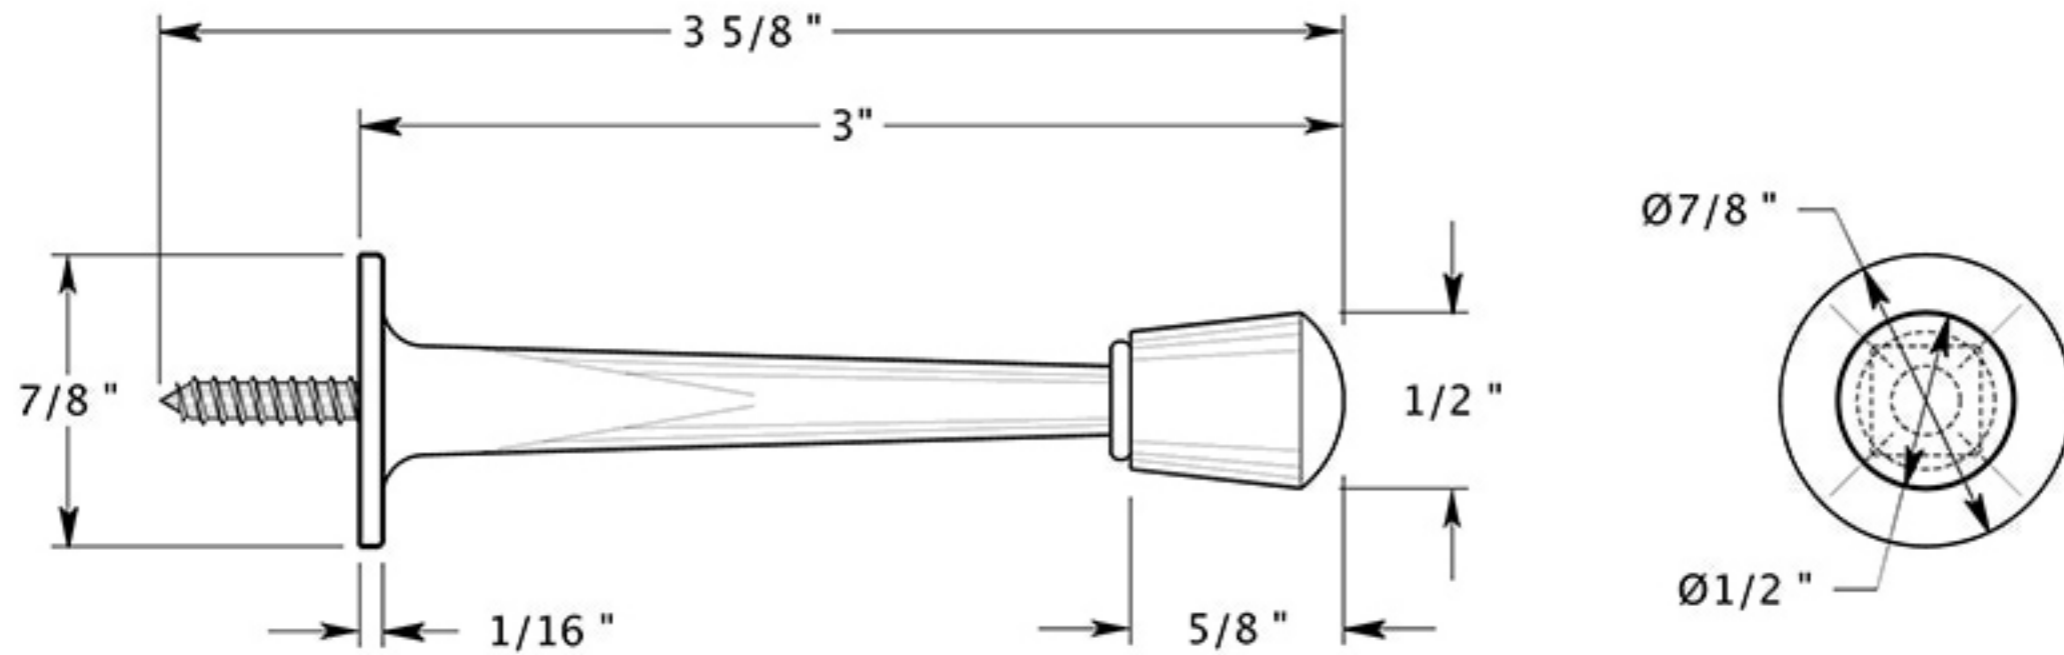

ZBDS30

3" BASEBOARD DOOR BUMPER / ZINC DIE-CAST

DRAWING NOT TO SCALE

NOTE: Deltana reserves the right to constantly improve its products and is not responsible for differences between the product in-hand and the specifications contained in this drawing. We do not recommend to pre-drill holes or pre-cut woods or metals based on the drawing information if the veracity of the specifications has not been proven by the live product.