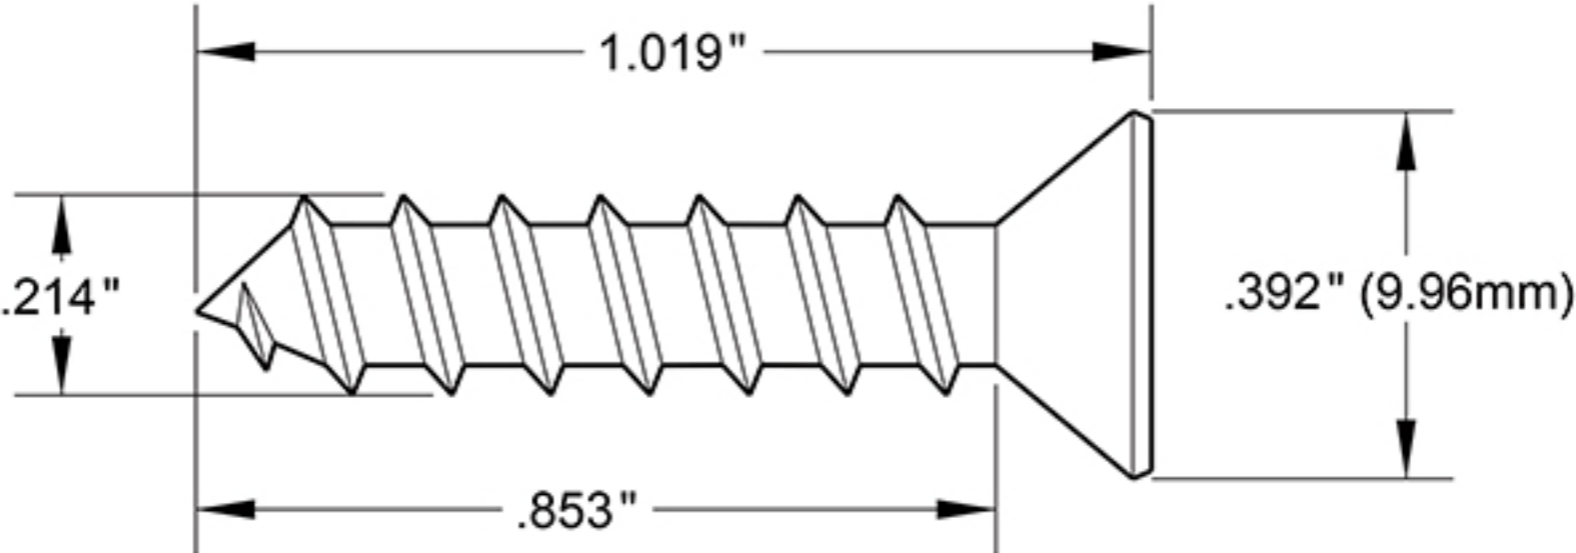

SCWS1210

#12 x 1" WOOD SCREW / STEEL

DRAWING NOT TO SCALE

NOTE: Deltana reserves the right to constantly improve its products and is not responsible for differences between the product in-hand and the specifications contained in this drawing. We do not recommend to pre-drill holes or pre-cut woods or metals based on the drawing information if the veracity of the specifications has not been proven by the live product.