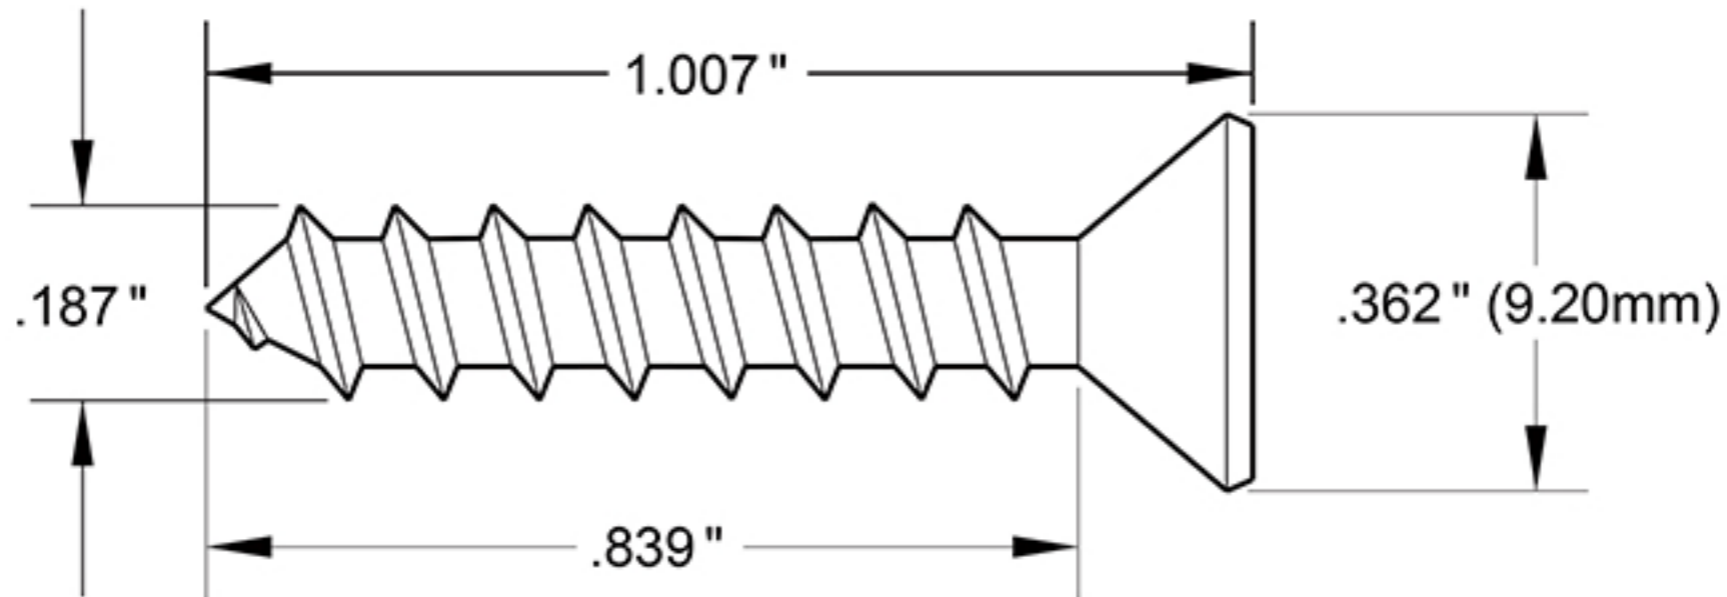

# SCWS1010

#10 x 1" WOOD SCREW / STEEL

DRAWING NOT TO SCALE

NOTE: Deltana reserves the right to constantly improve its products and is not responsible for differences between the product in-hand and the specifications contained in this drawing. We do not recommend to pre-drill holes or pre-cut woods or metals based on the drawing information if the veracity of the specifications has not been proven by the live product.