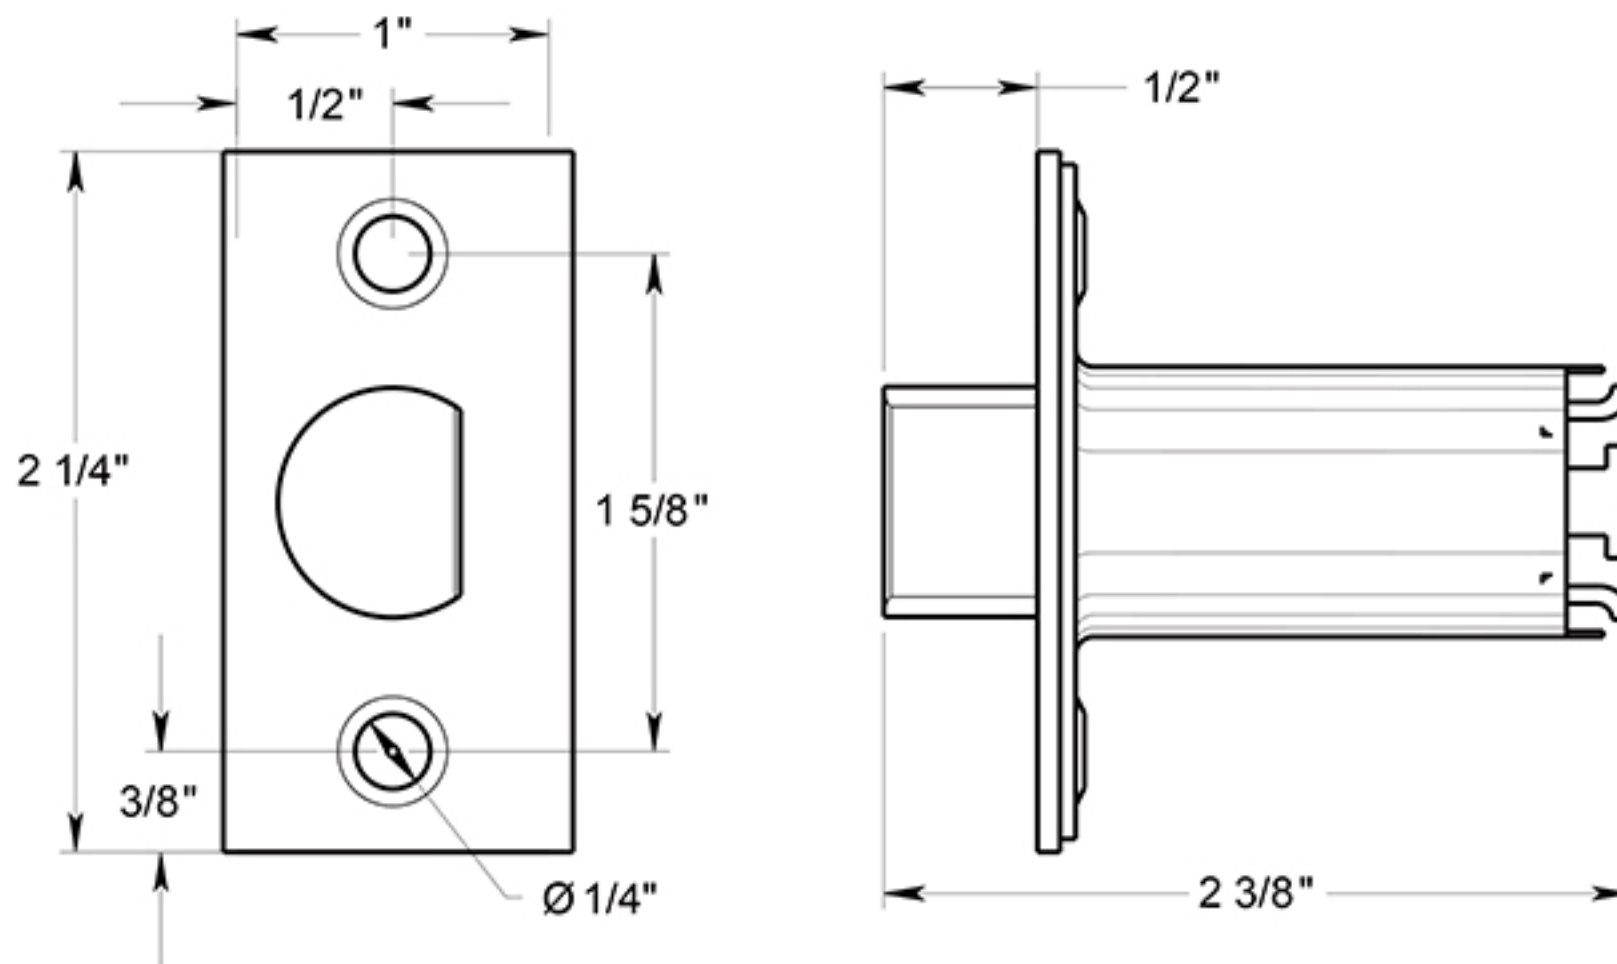

G2RLP275

LATCH 2-3-4" / PRIVACY & PASSAGE / COMMERCIAL GRADE 2 / STEEL & ZINC

DRAWING NOT TO SCALE

NOTE: Deltana reserves the right to constantly improve its products and is not responsible for differences between the product in-hand and the specifications contained in this drawing. We do not recommend to pre-drill holes or pre-cut woods or metals based on the drawing information if the veracity of the specifications has not been proven by the live product.