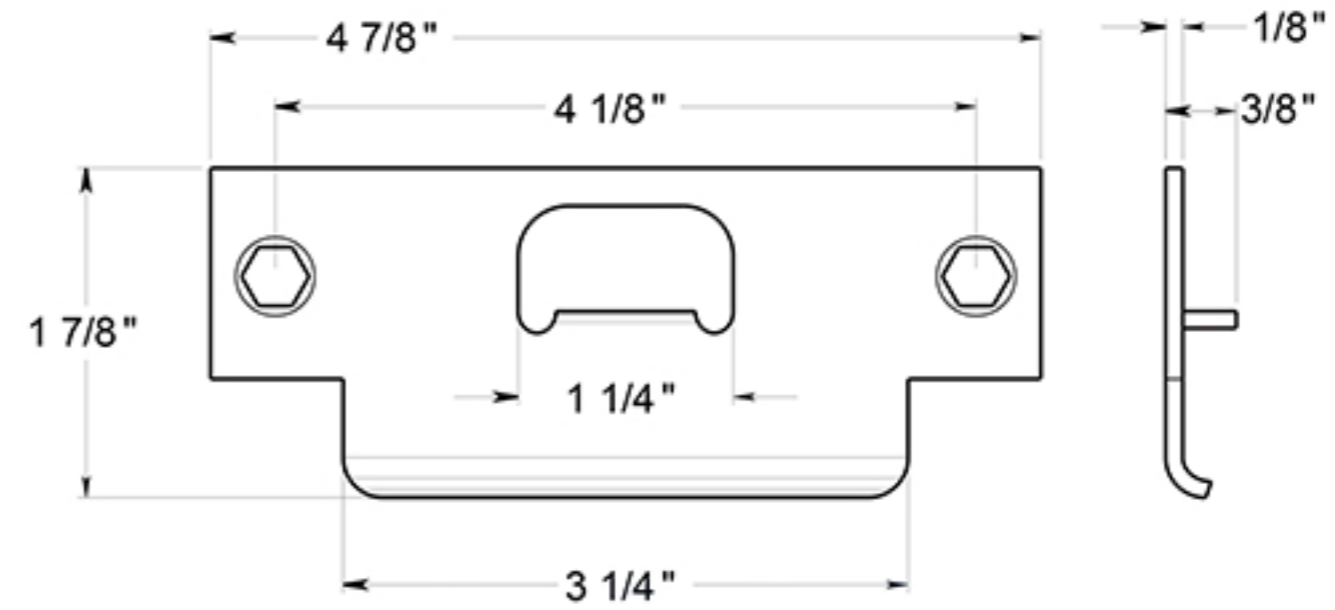

CL509EVC

LEVERSET / CLASSROOM / COMMERCIAL GRADE 2 / STEEL & ZINC

DRAWING NOT TO SCALE

NOTE: Deltana reserves the right to constantly improve its products and is not responsible for differences between the product in-hand and the specifications contained in this drawing. We do not recommend to pre-drill holes or pre-cut woods or metals based on the drawing information if the veracity of the specifications has not been proven by the live product.