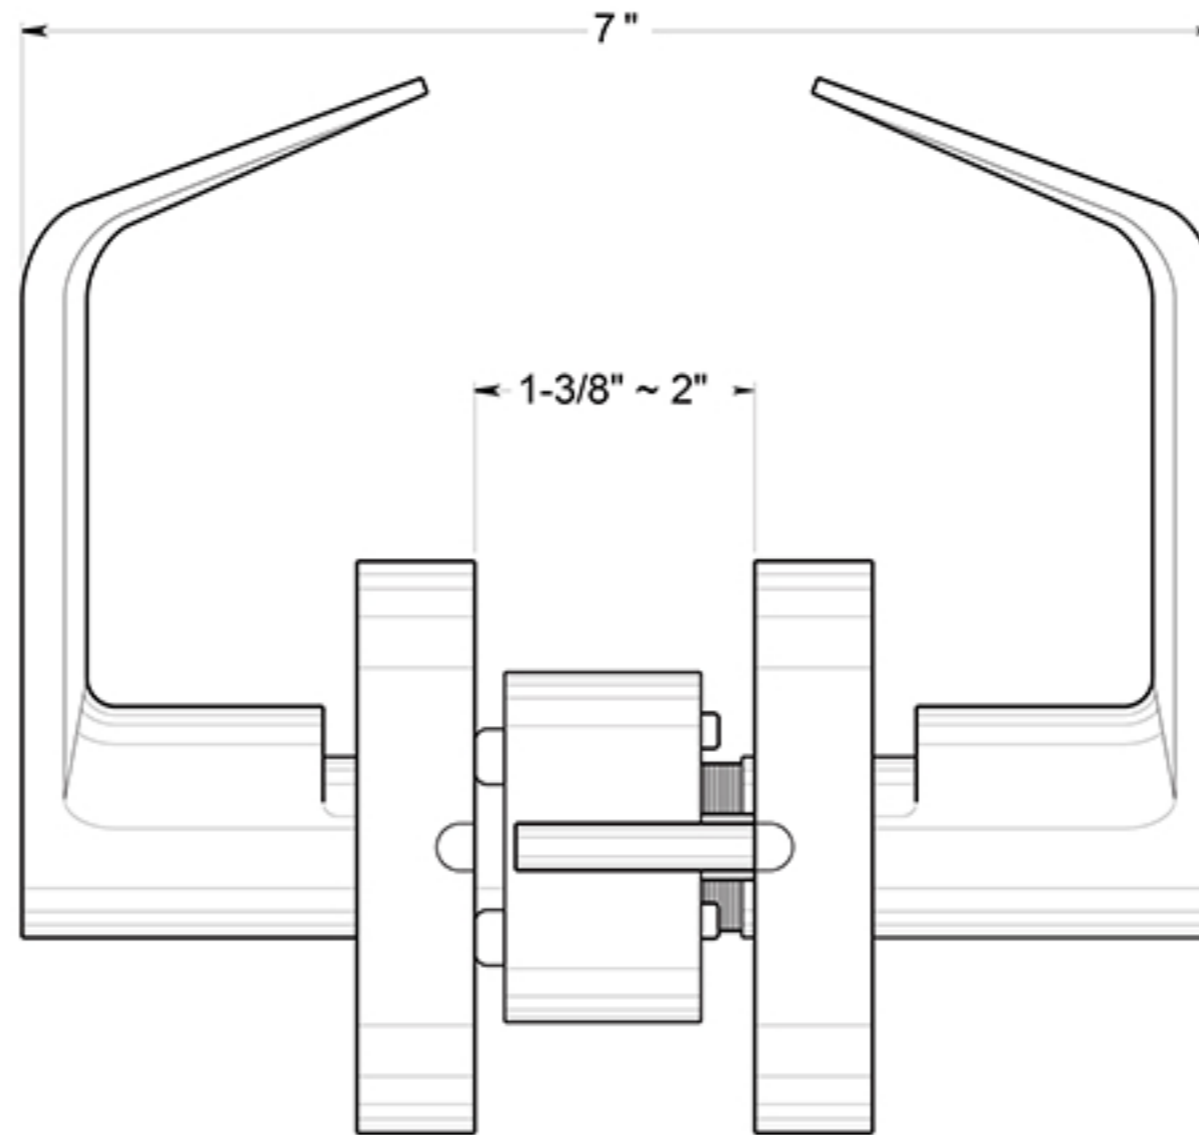

CL509EVC

LEVERSET / CLASSROOM / COMMERCIAL GRADE 2 / STEEL & ZINC

DRAWING NOT TO SCALE

NOTE: Deltana reserves the right to constantly improve its products and is not responsible for differences between the product in-hand and the specifications contained in this drawing. We do not recommend to pre-drill holes or pre-cut woods or metals based on the drawing information if the veracity of the specifications has not been proven by the live product.