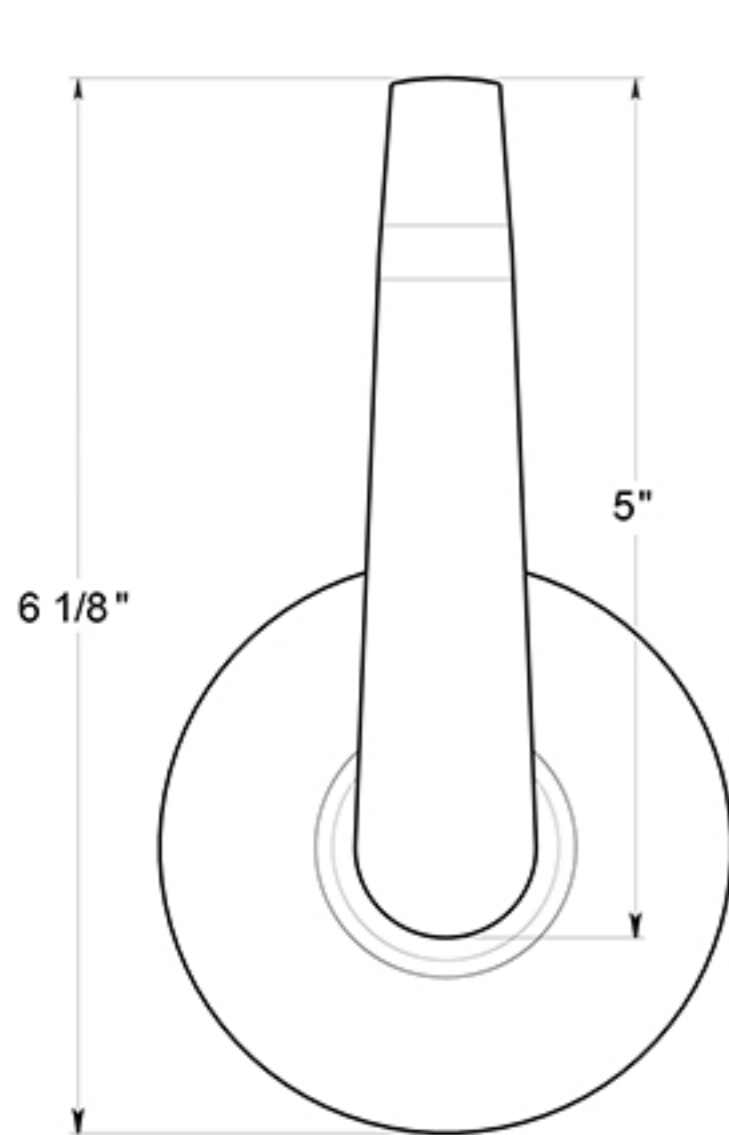

CL509EVC

LEVERSET / CLASSROOM / COMMERCIAL GRADE 2 / STEEL & ZINC

DRAWING NOT TO SCALE

NOTE: Deltana reserves the right to constantly improve its products and is not responsible for differences between the product in-hand and the specifications contained in this drawing. We do not recommend to pre-drill holes or pre-cut woods or metals based on the drawing information if the veracity of the specifications has not been proven by the live product.