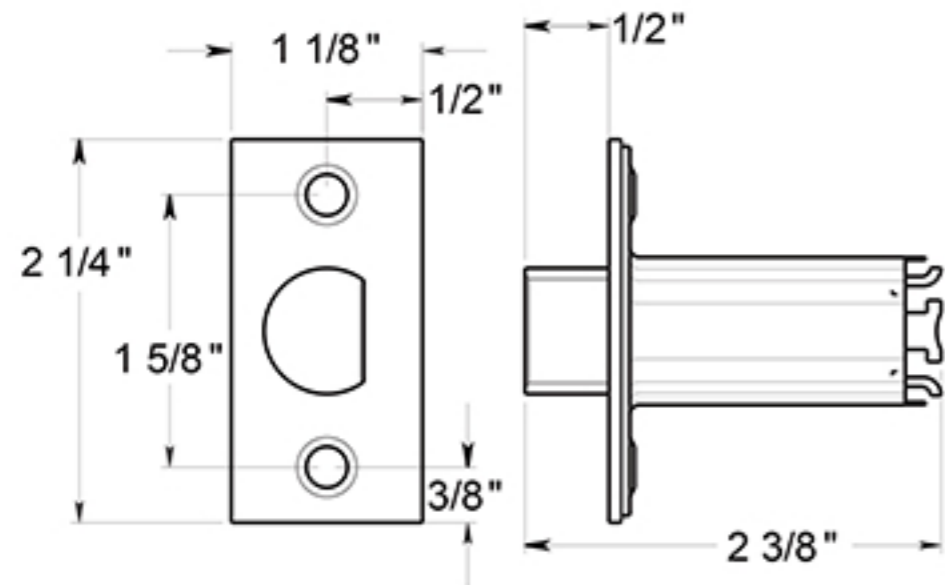

CL509EVC

LEVERSET / CLASSROOM / COMMERCIAL GRADE 2 / STEEL & ZINC

DRAWING NOT TO SCALE

NOTE: Deltana reserves the right to constantly improve its products and is not responsible for differences between the product in-hand and the specifications contained in this drawing. We do not recommend to pre-drill holes or pre-cut woods or metals based on the drawing information if the veracity of the specifications has not been proven by the live product.