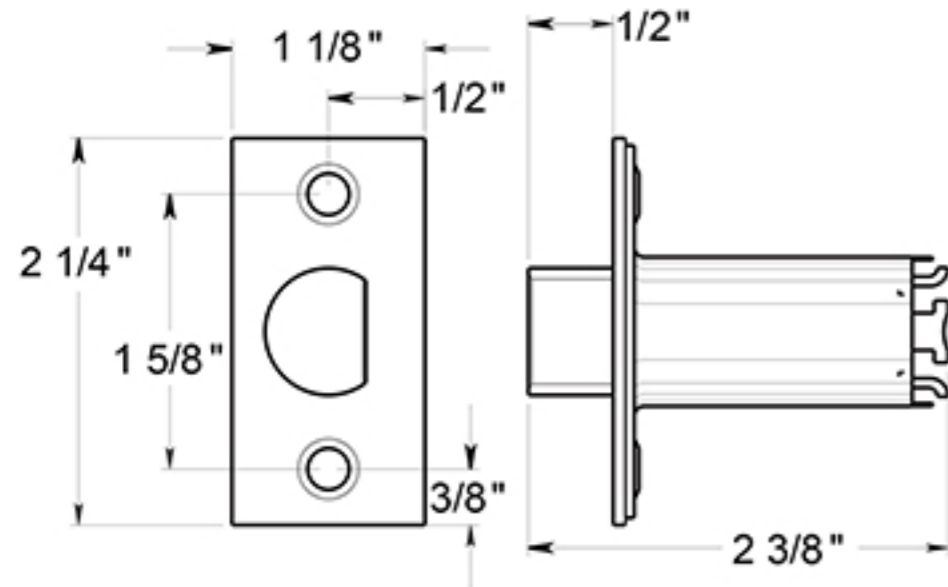

CL504EVC

LEVERSET / CLARENDON / STORE ROOM / COMMERCIAL GRADE 2 / STEEL & ZINC

DRAWING NOT TO SCALE

NOTE: Deltana reserves the right to constantly improve its products and is not responsible for differences between the product in-hand and the specifications contained in this drawing. We do not recommend to pre-drill holes or pre-cut woods or metals based on the drawing information if the veracity of the specifications has not been proven by the live product.