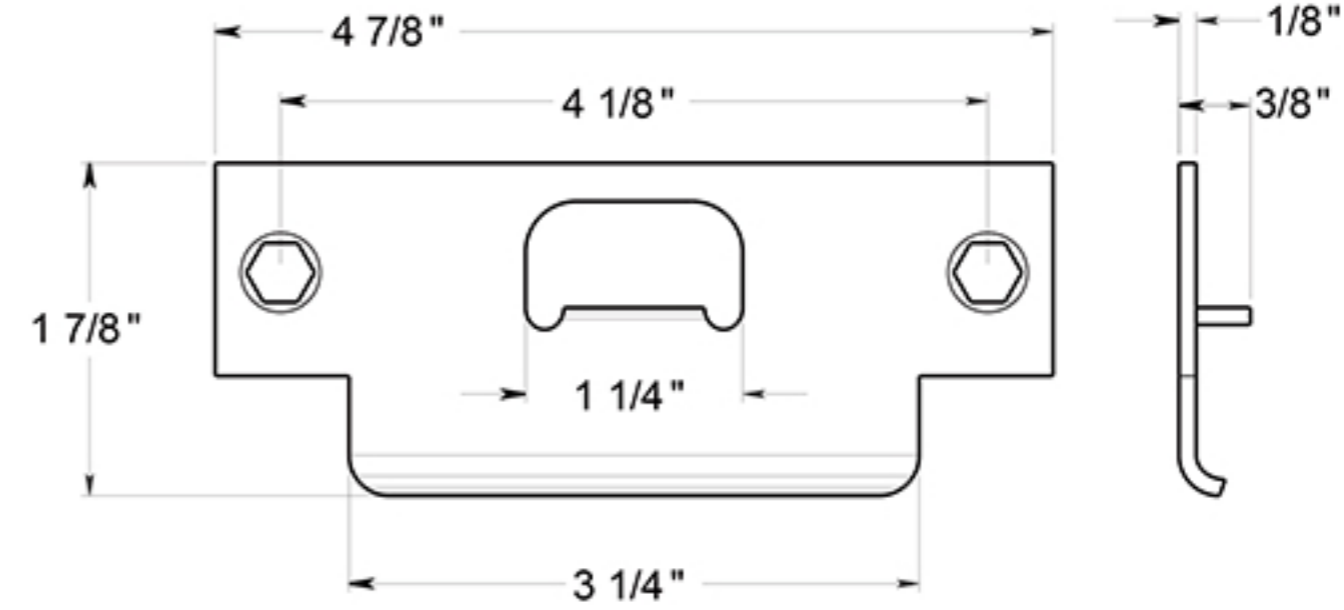

CL504EVC

LEVERSET / CLARENDON / STORE ROOM / COMMERCIAL GRADE 2 / STEEL & ZINC

DRAWING NOT TO SCALE

NOTE: Deltana reserves the right to constantly improve its products and is not responsible for differences between the product in-hand and the specifications contained in this drawing. We do not recommend to pre-drill holes or pre-cut woods or metals based on the drawing information if the veracity of the specifications has not been proven by the live product.