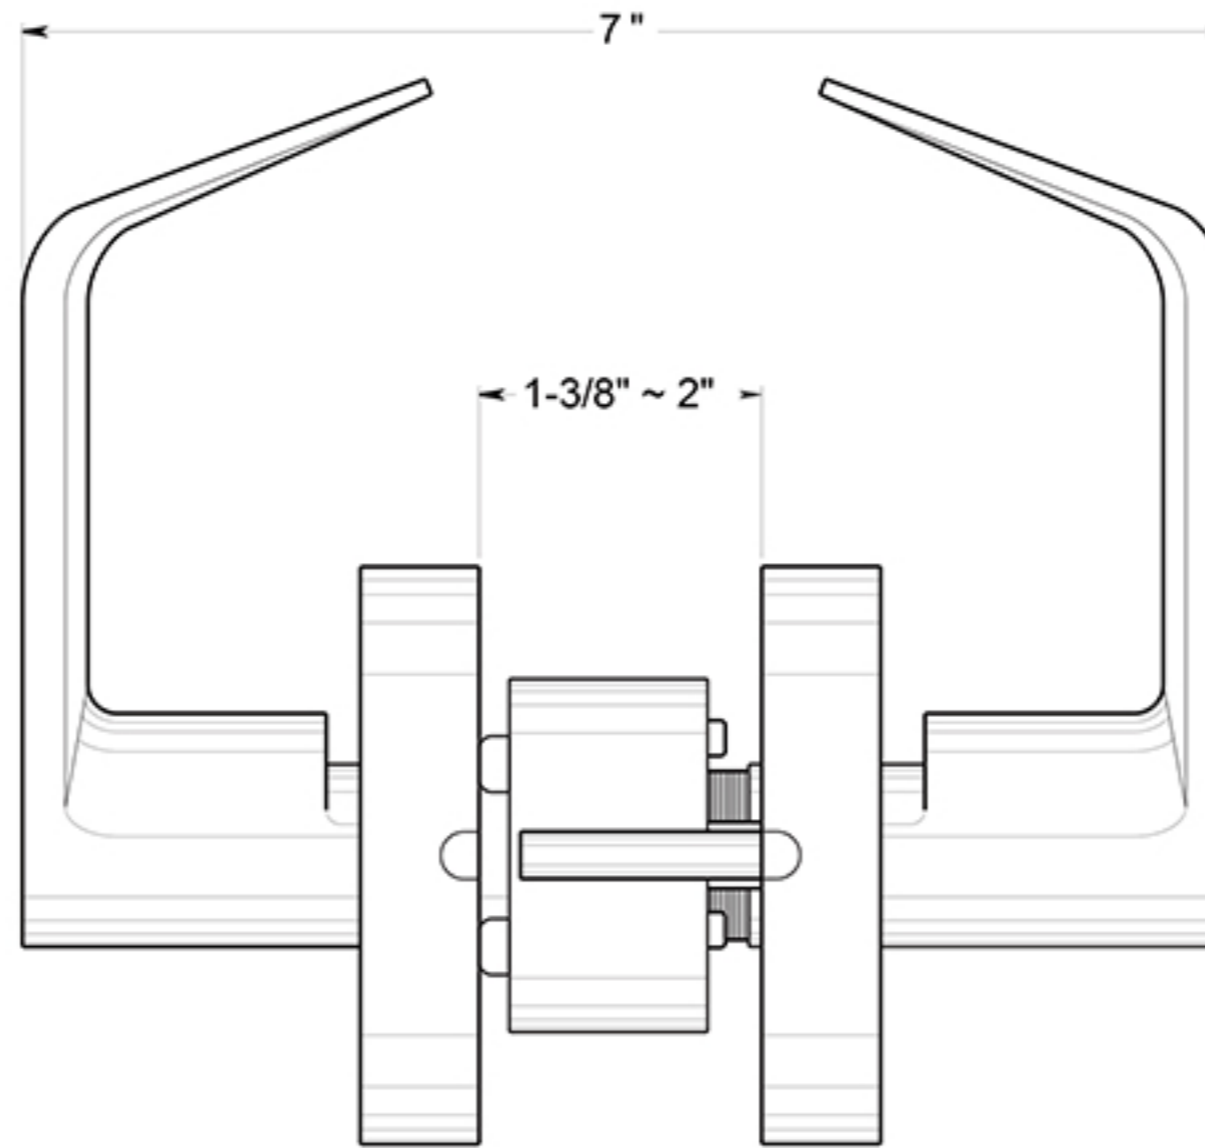

CL504EVC

LEVERSET / CLARENDON / STORE ROOM / COMMERCIAL GRADE 2 / STEEL & ZINC

DRAWING NOT TO SCALE

NOTE: Deltana reserves the right to constantly improve its products and is not responsible for differences between the product in-hand and the specifications contained in this drawing. We do not recommend to pre-drill holes or pre-cut woods or metals based on the drawing information if the veracity of the specifications has not been proven by the live product.