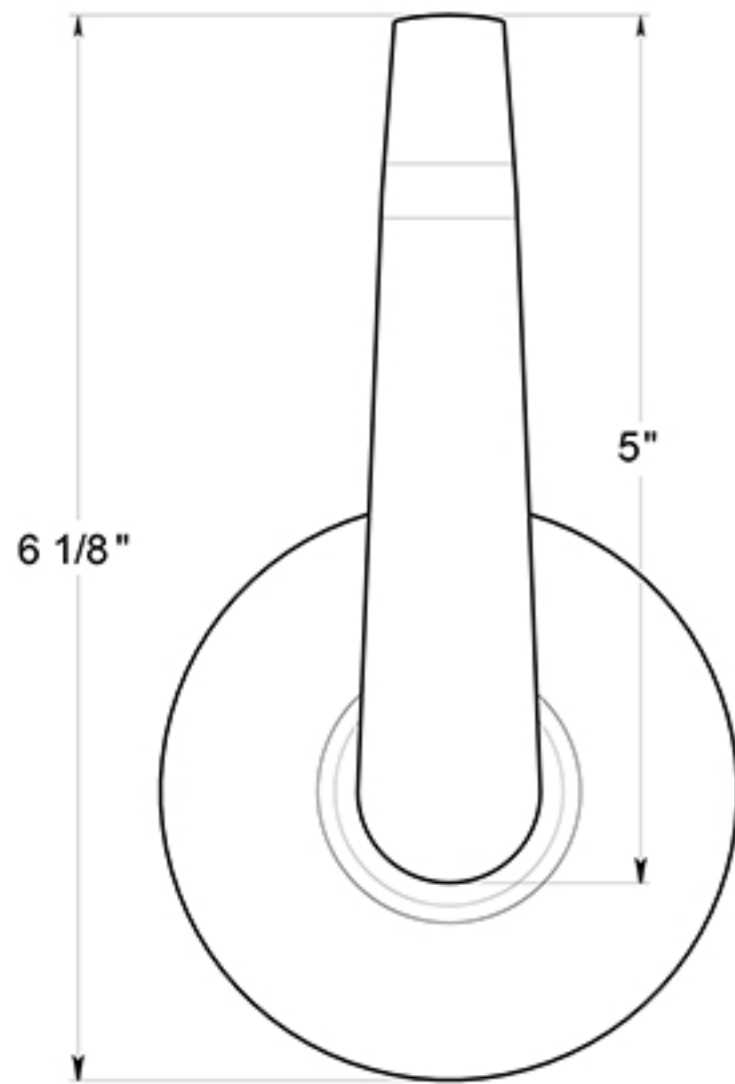

CL504EVC

LEVERSET / CLARENDON / STORE ROOM / COMMERCIAL GRADE 2 / STEEL & ZINC

DRAWING NOT TO SCALE

NOTE: Deltana reserves the right to constantly improve its products and is not responsible for differences between the product in-hand and the specifications contained in this drawing. We do not recommend to pre-drill holes or pre-cut woods or metals based on the drawing information if the veracity of the specifications has not been proven by the live product.