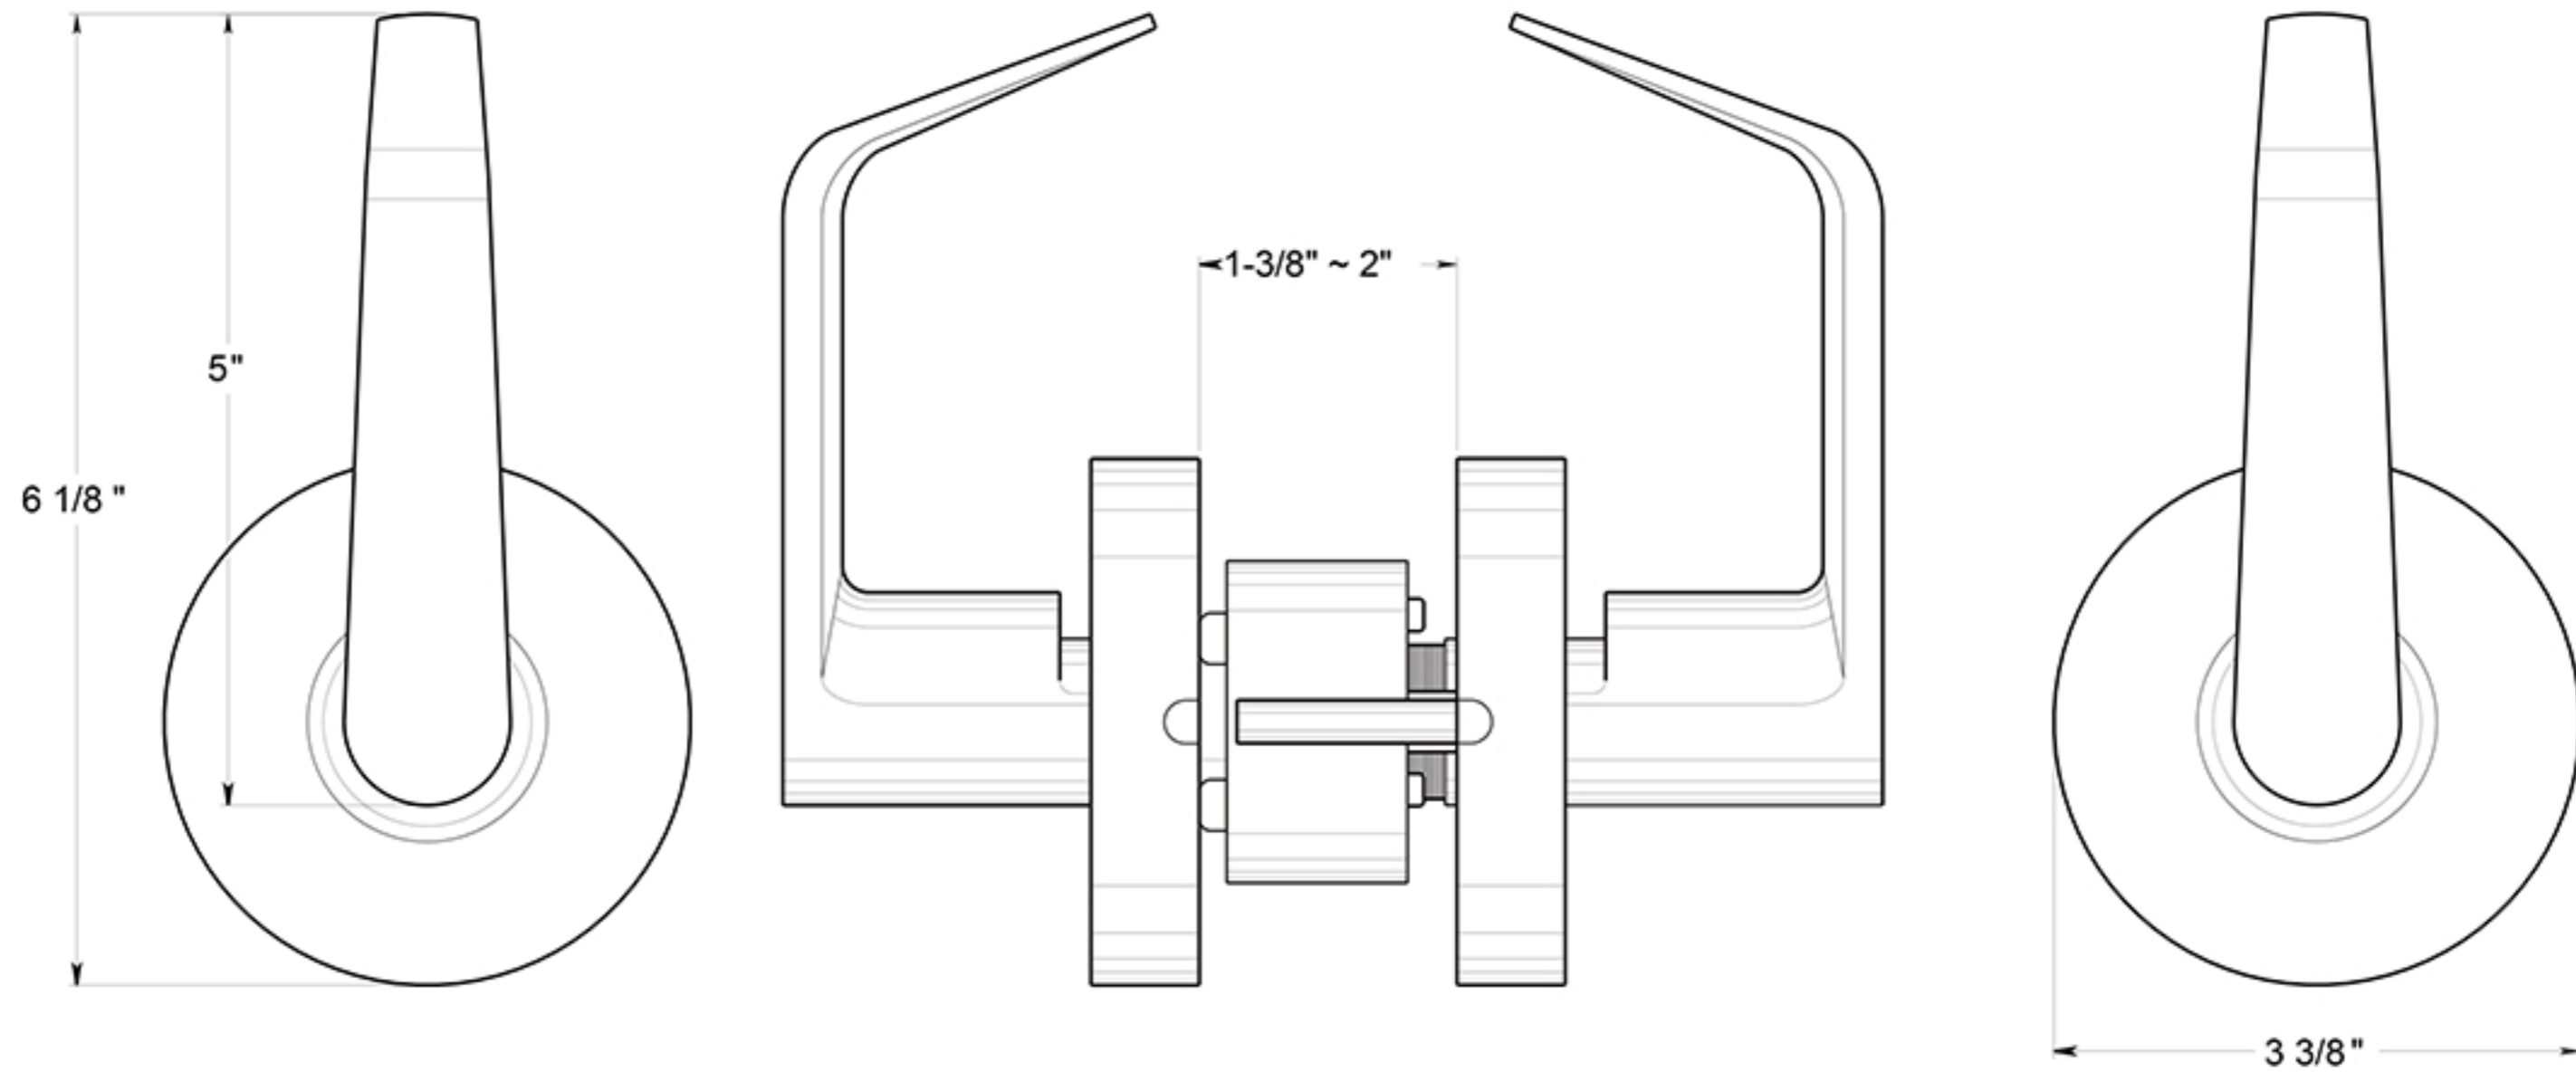

# CL501EVC

LEVERSET / CLARENDON / PASSAGE / COMMERCIAL GRADE 2 / STEEL & ZINC

DRAWING NOT TO SCALE

NOTE: Deltana reserves the right to constantly improve its products and is not responsible for differences between the product in-hand and the specifications contained in this drawing. We do not recommend to pre-drill holes or pre-cut woods or metals based on the drawing information if the veracity of the specifications has not been proven by the live product.