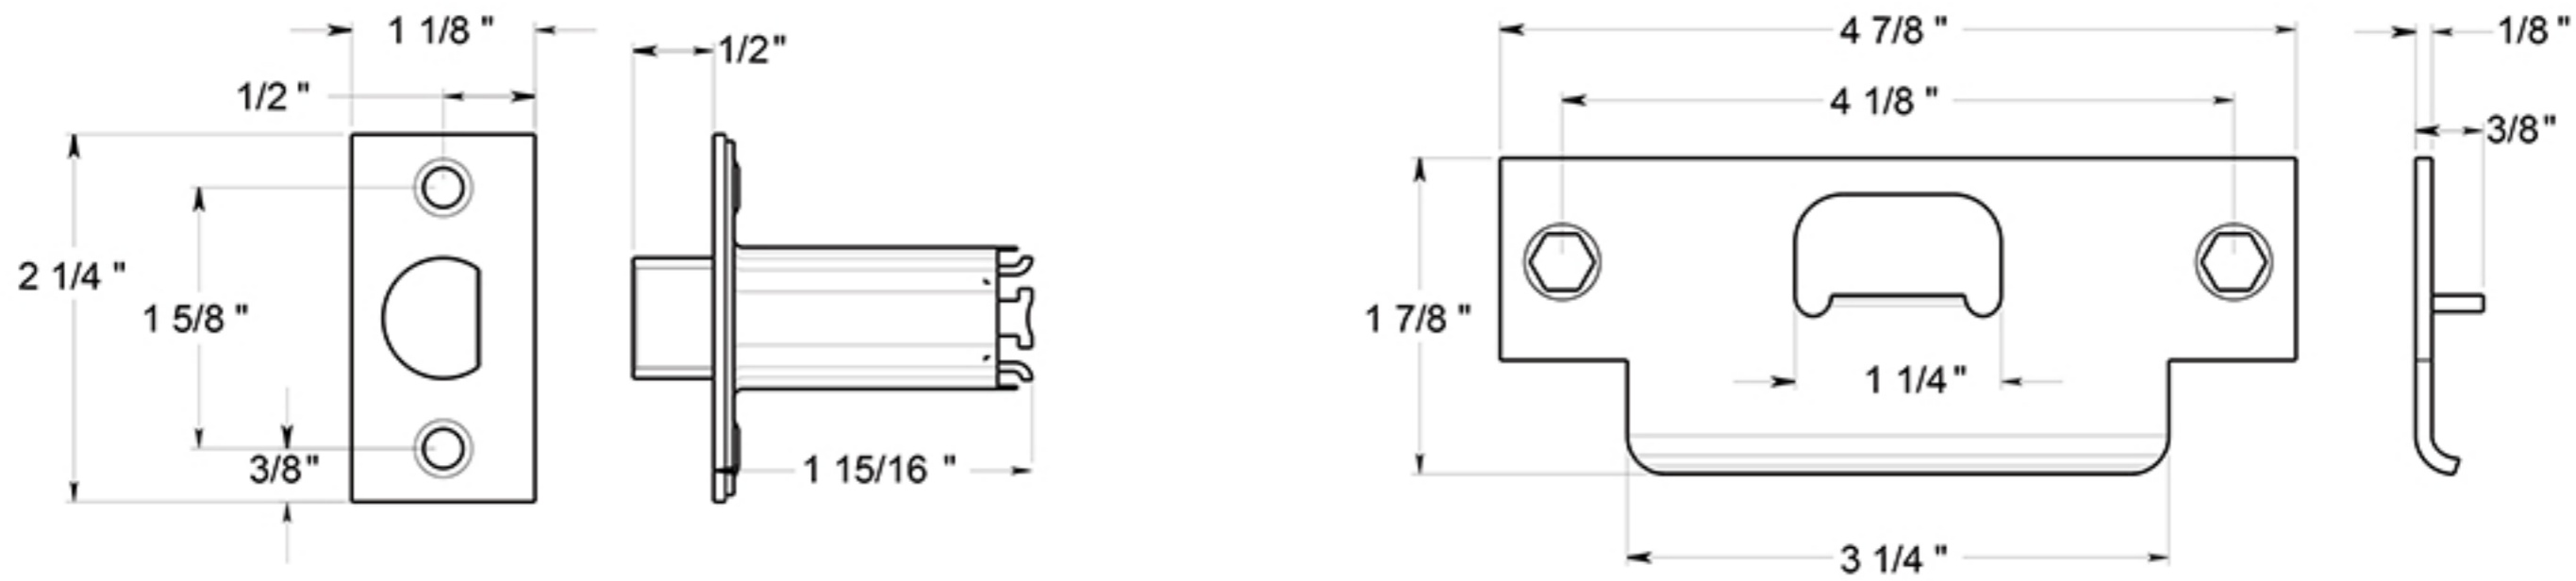

# CL501EVC

LEVERSET / CLARENDON / PASSAGE / COMMERCIAL GRADE 2 / STEEL & ZINC

DRAWING NOT TO SCALE

NOTE: Deltana reserves the right to constantly improve its products and is not responsible for differences between the product in-hand and the specifications contained in this drawing. We do not recommend to pre-drill holes or pre-cut woods or metals based on the drawing information if the veracity of the specifications has not been proven by the live product.