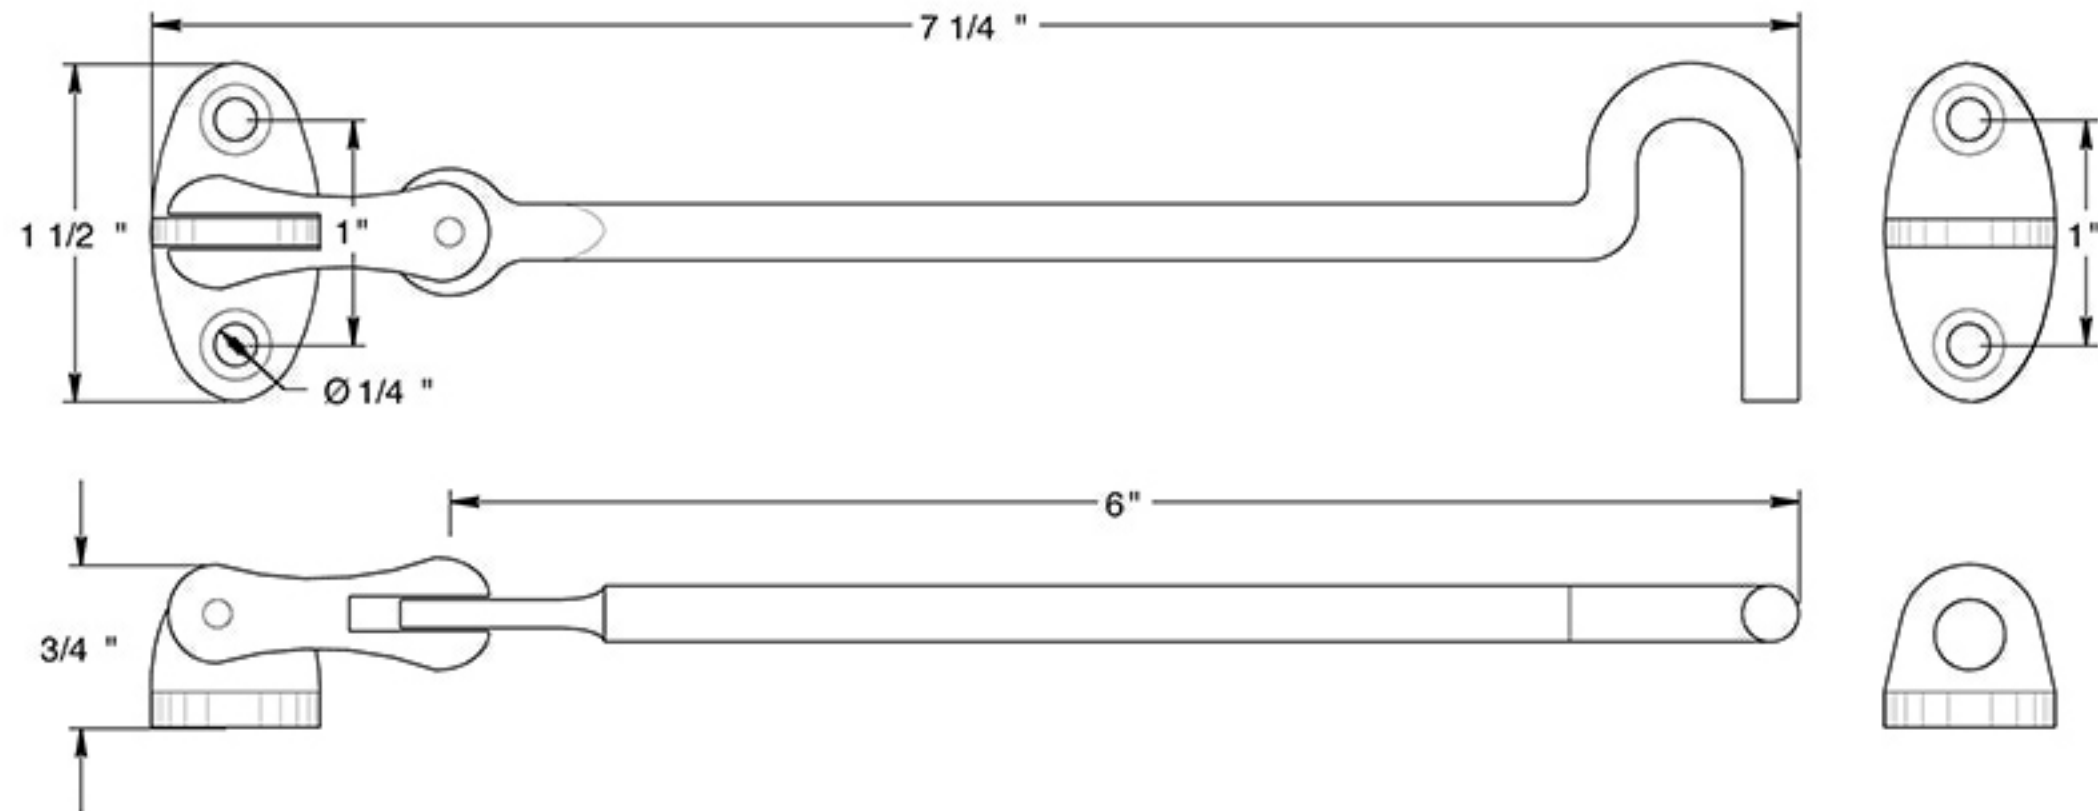

# CHK6

6" CABIN SWIVEL HOOK / SOLID BRASS

DRAWING NOT TO SCALE

NOTE: Deltana reserves the right to constantly improve its products and is not responsible for differences between the product in-hand and the specifications contained in this drawing. We do not recommend to pre-drill holes or pre-cut woods or metals based on the drawing information if the veracity of the specifications has not been proven by the live product.