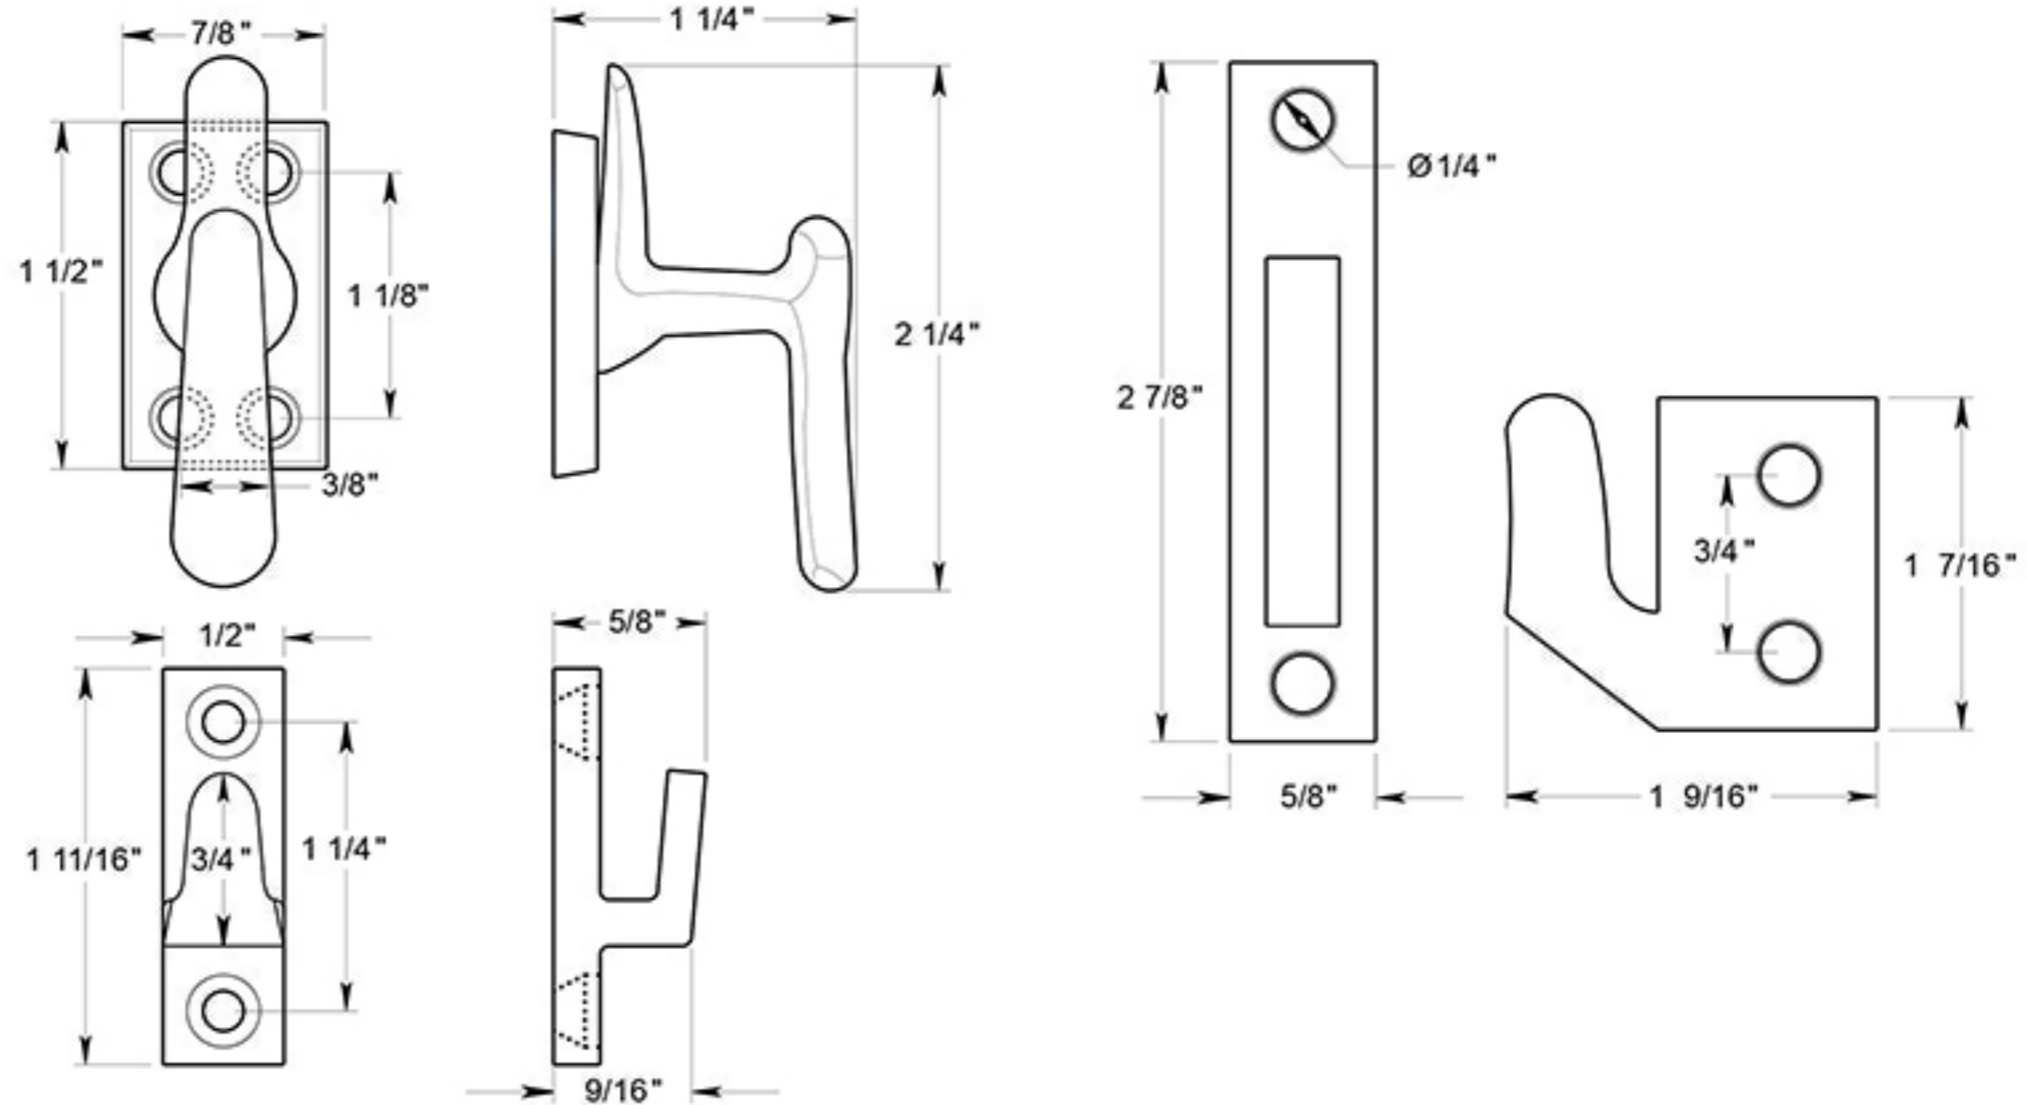

# CF066

2-1/4" x 7/8" WINDOW LOCK / CASEMENT FASTENER / SOLID BRASS

DRAWING NOT TO SCALE

NOTE: Deltana reserves the right to constantly improve its products and is not responsible for differences between the product in-hand and the specifications contained in this drawing. We do not recommend to pre-drill holes or pre-cut woods or metals based on the drawing information if the veracity of the specifications has not been proven by the live product.