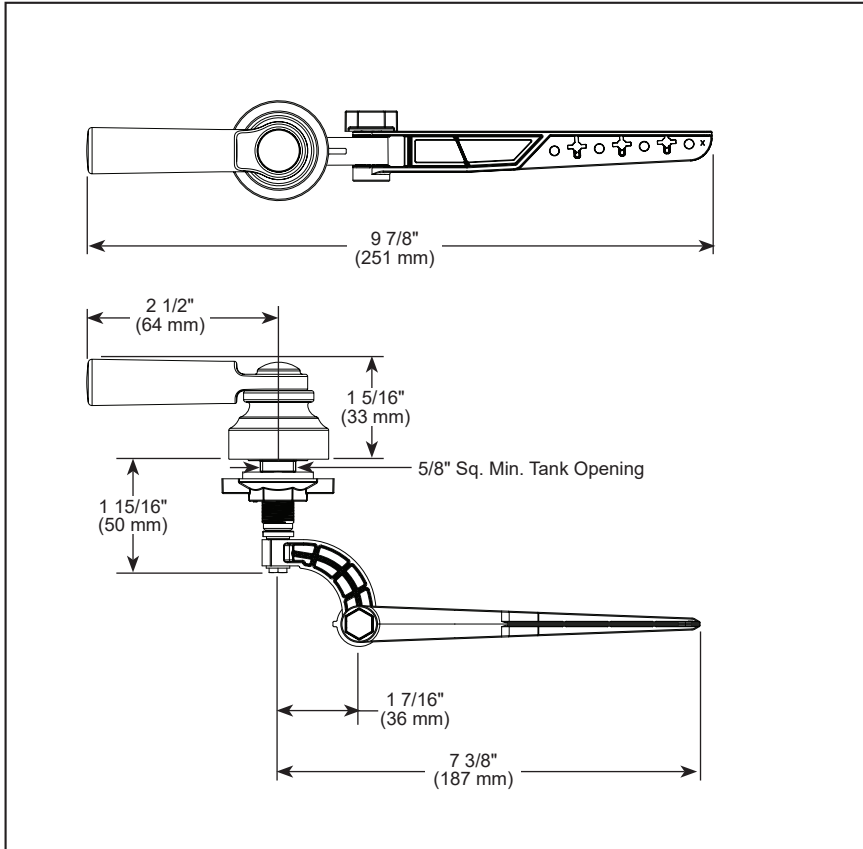

▲ Designate Proper Finish Suffix