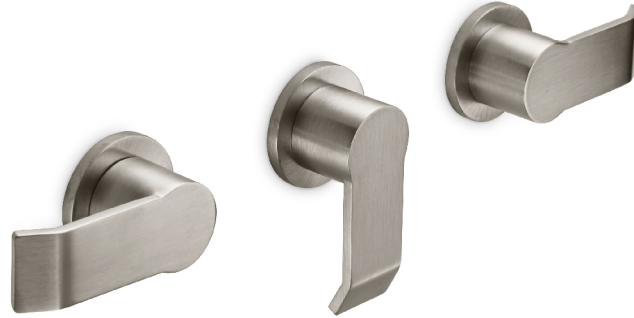

California Faucets®

**Libretto™**

**THREE HANDLE TUB & SHOWER TRIM**

**TO-E503L**

**Features**

- Available in 28 finishes including 13 PVD finishes
- All brass construction
- Less head, arm, flange, and spout
- Requires rough valve: 3-VR (sold separately)