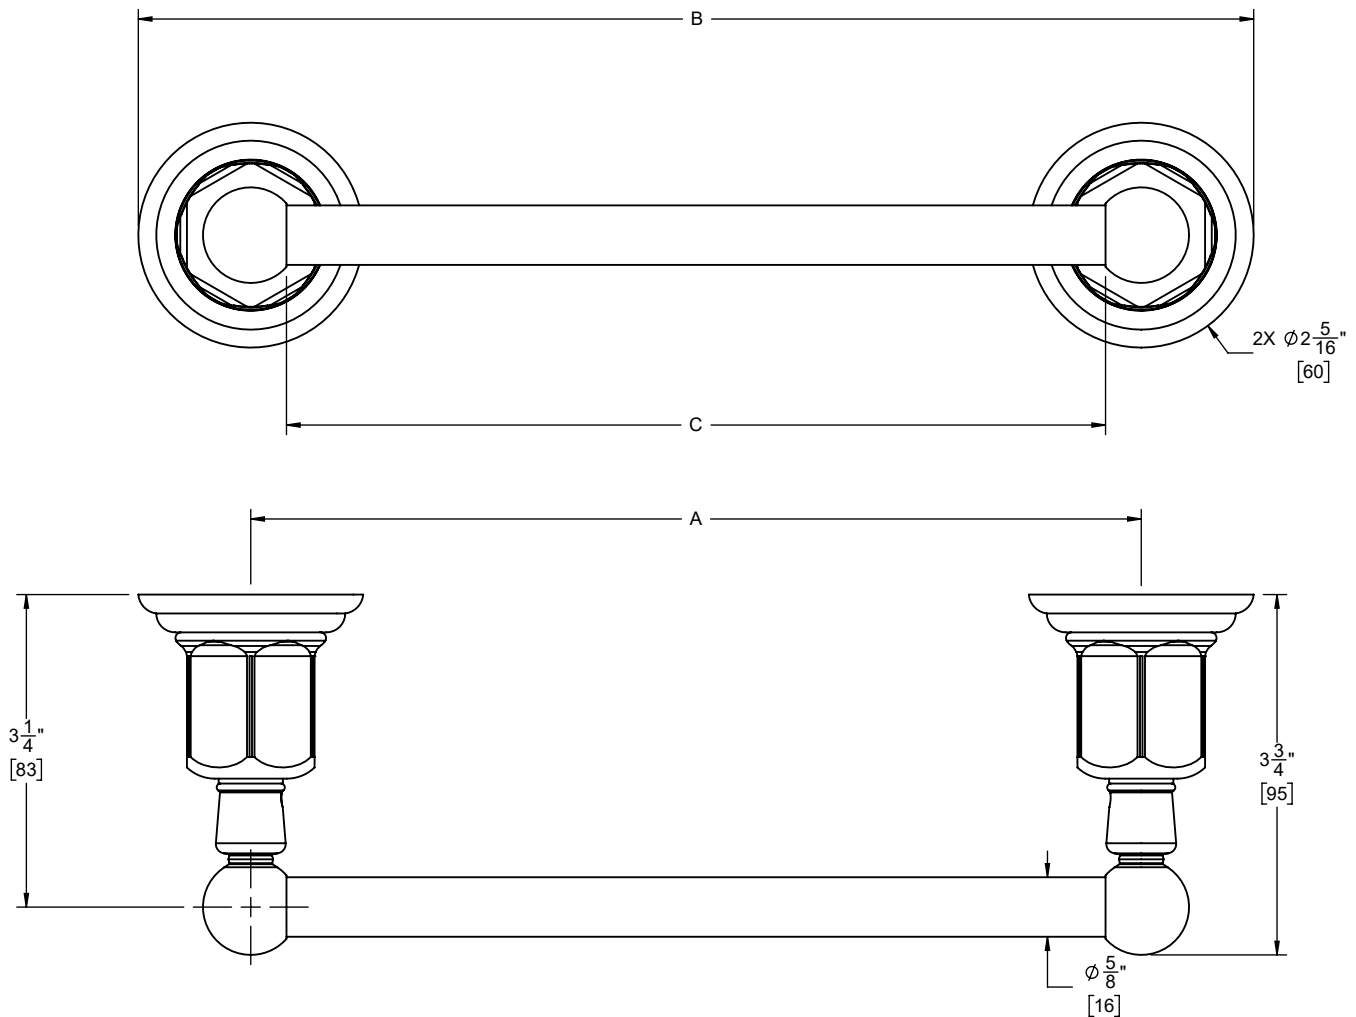

California Faucets®

Cardiff

TOWEL BAR

Features

- Available in 28 finishes including 13 PVD finishes
- All brass construction
- Includes all mounting hardware

34-9
34-18
34-24
34-30

Codes/Standards

Product meets or exceeds the following:

- None applicable

SKU	A	B	C
34-9	9-1/4" [236]	11-5/8" [295]	8-9/16" [217]
34-18	18-1/4" [464]	20-5/8" [524]	17-9/16" [446]
34-24	24-1/4" [616]	26-5/8" [676]	23-9/16" [598]
34-30	30-1/4" [768]	32-5/8" [829]	29-9/16" [751]

SPECIFICATION SUBJECT TO CHANGE WITHOUT NOTICE

DIMENSIONS SHOWN TO NEAREST 1/16"
[DIMENSIONS SHOWN TO NEAREST 1mm]